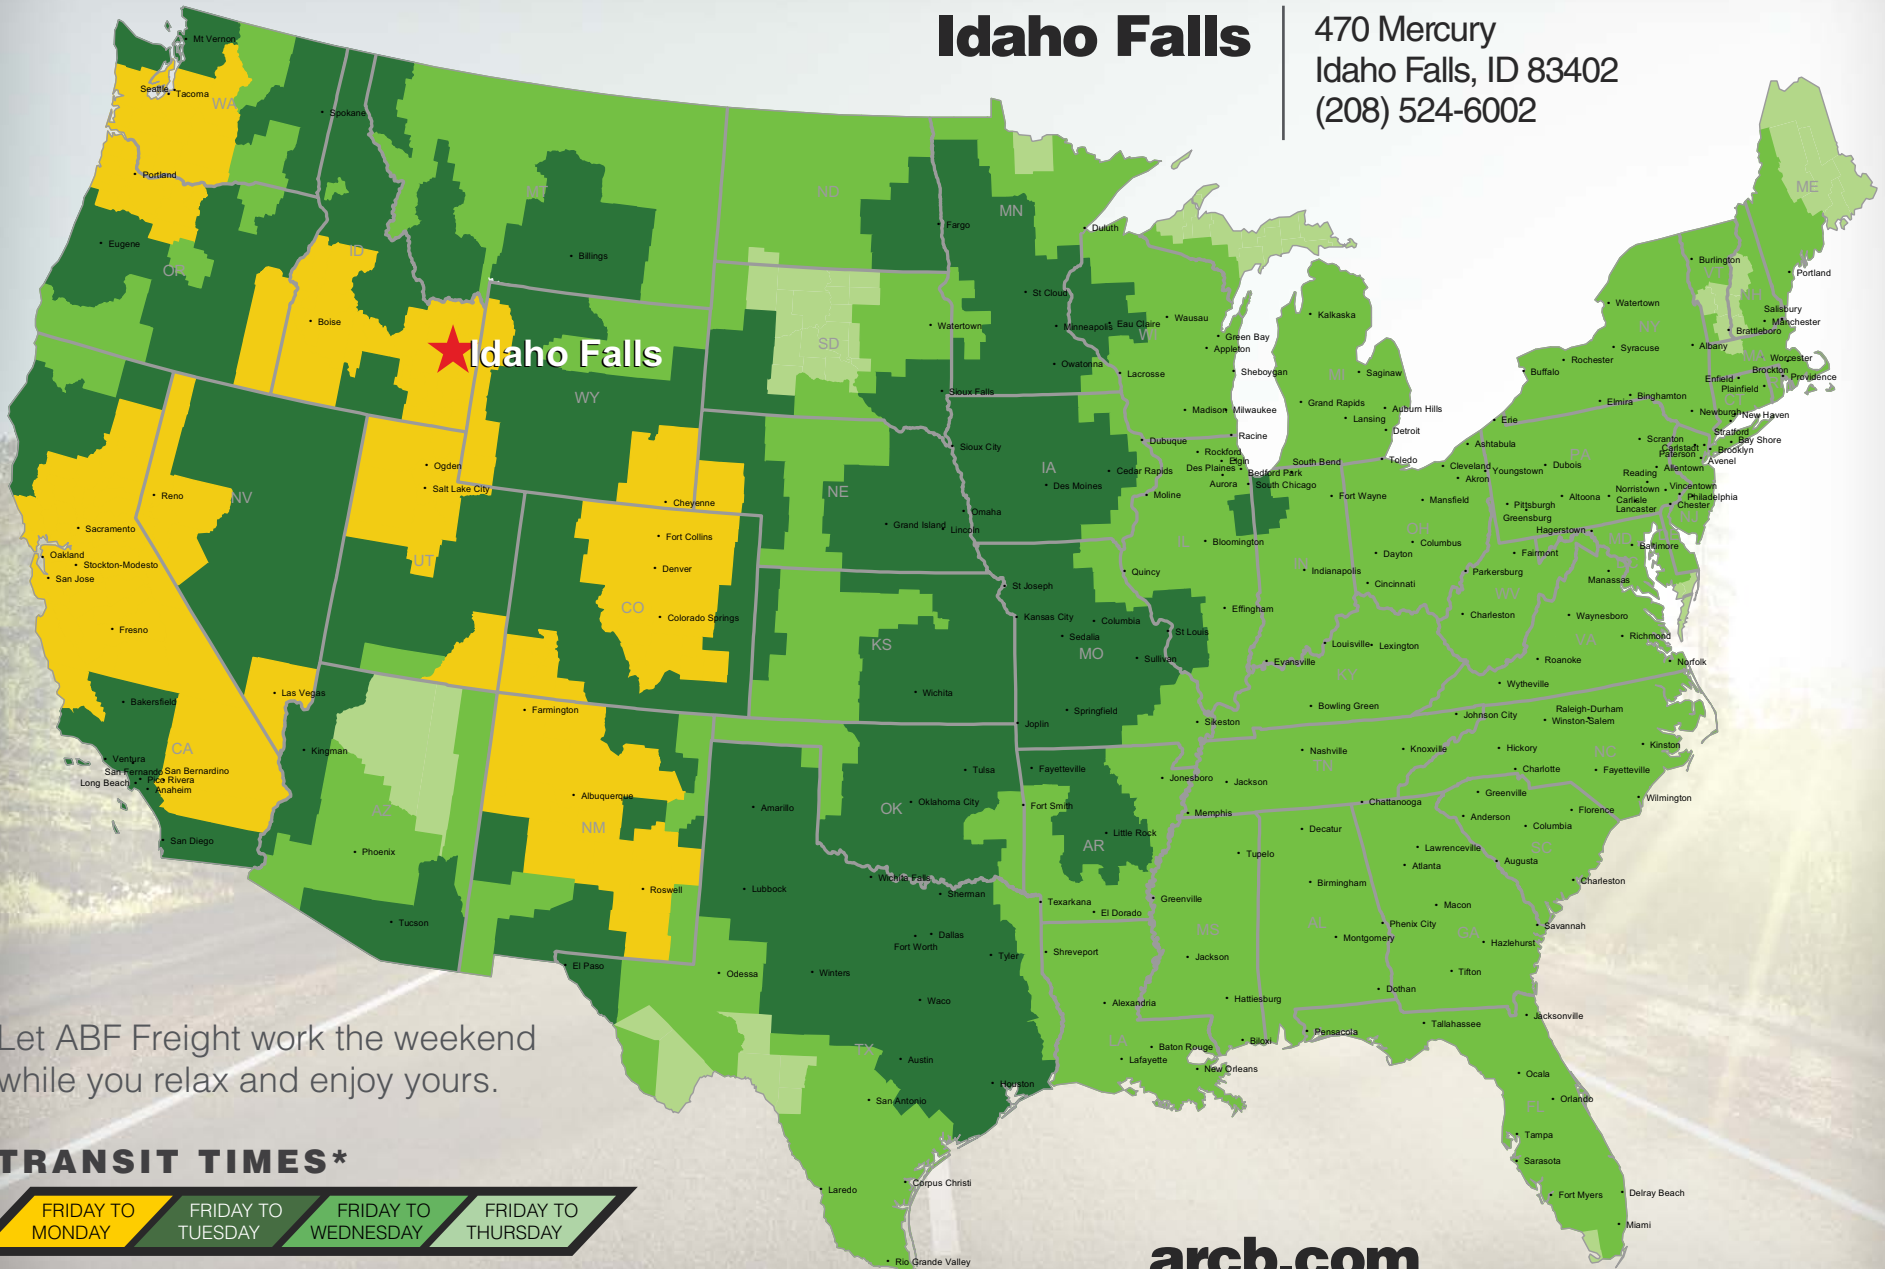

Idaho Falls

470 Mercury
Idaho Falls, ID 83402
(208) 524-6002

Let ABF Freight work the weekend while you relax and enjoy yours.

TRANSIT TIMES*

FRIDAY TO MONDAY

FRIDAY TO TUESDAY

FRIDAY TO WEDNESDAY

FRIDAY TO THURSDAY

*Map graphically represents outbound transit times to service centers and is for illustrative purposes only. For a specific transit request, visit arcb.com or contact your account manager.

arcb.com

022018-142