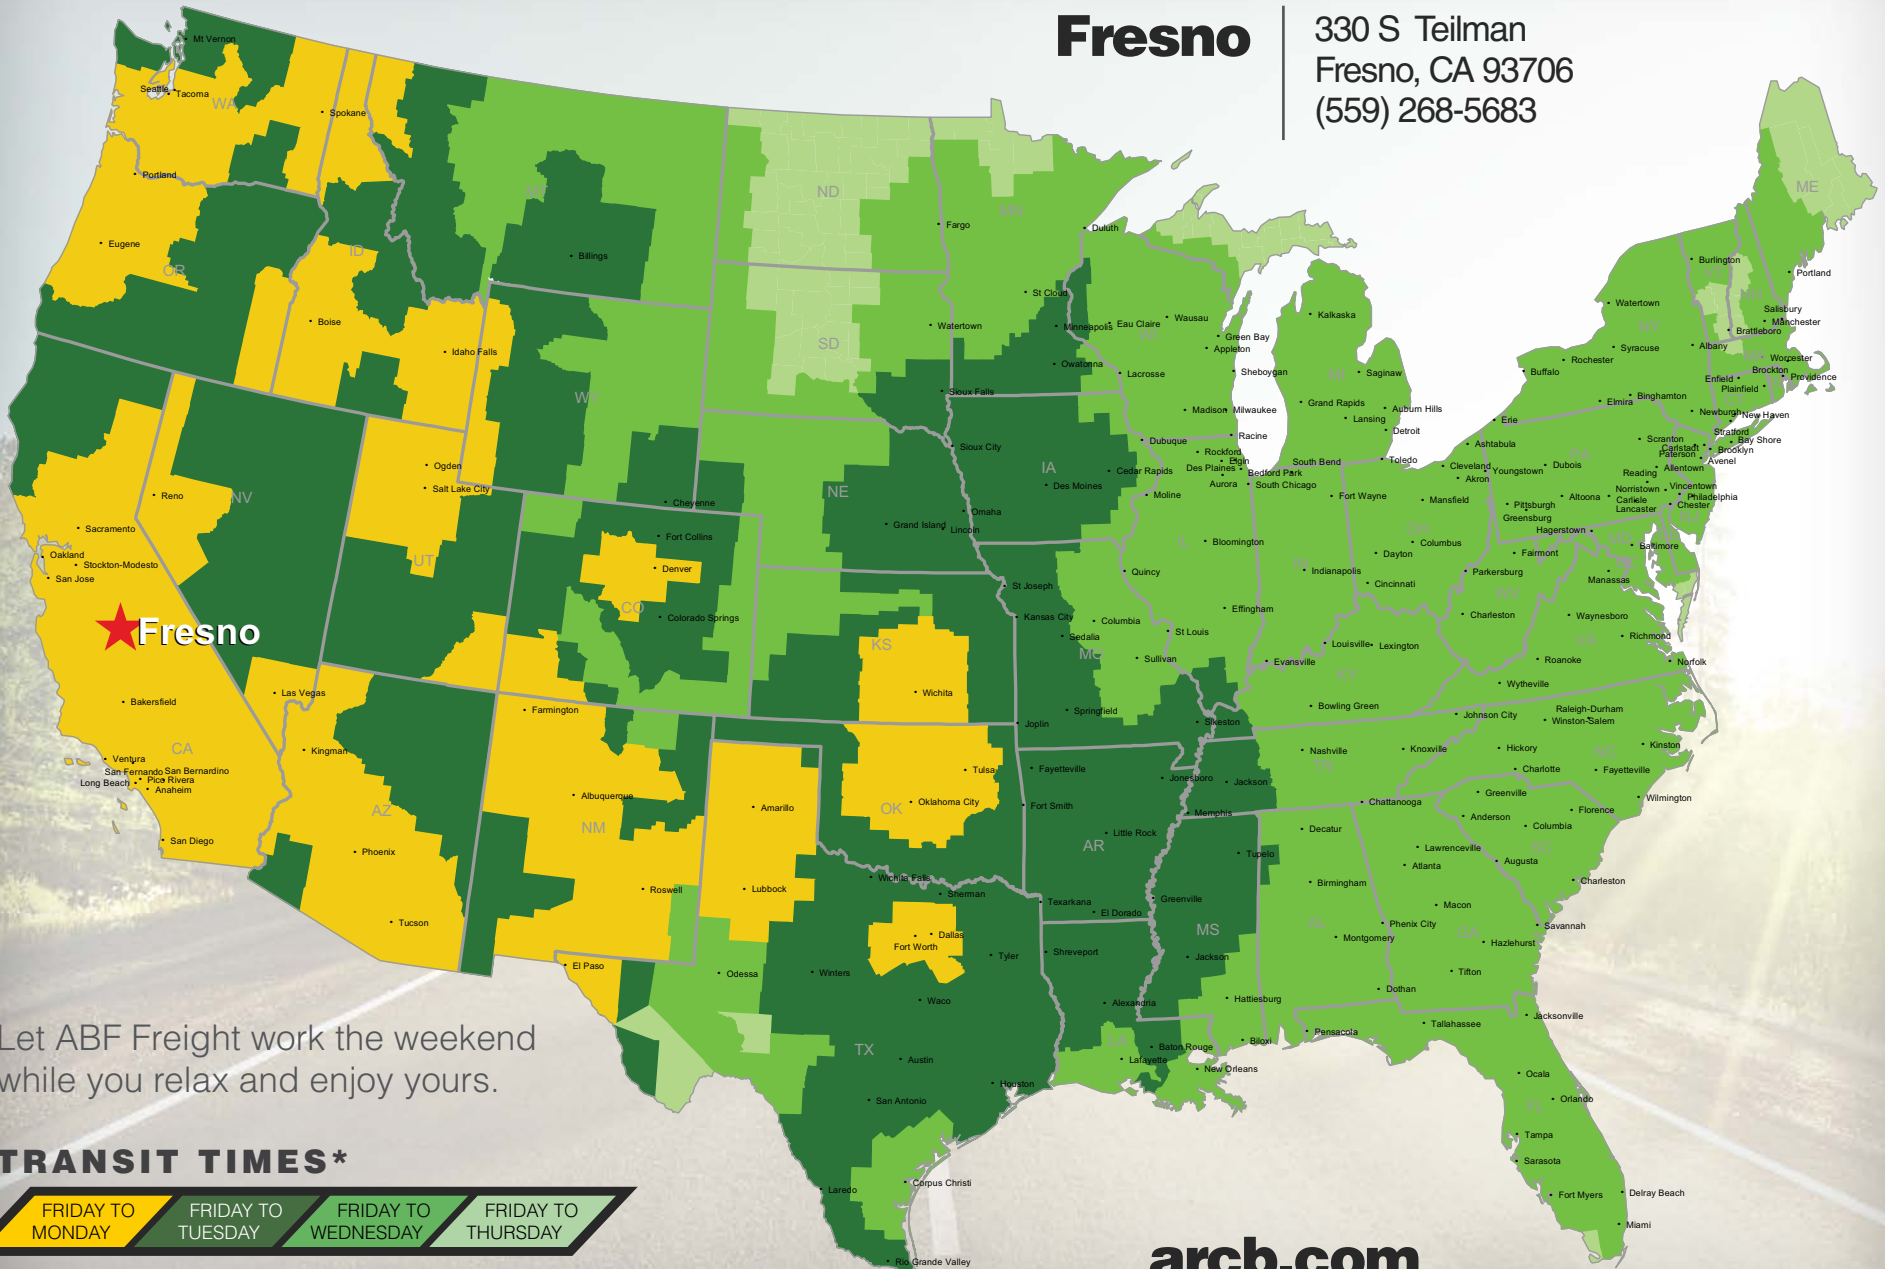

Fresno

330 S Teilman
Fresno, CA 93706
(559) 268-5683

Let ABF Freight work the weekend while you relax and enjoy yours.

TRANSIT TIMES*

FRIDAY TO MONDAY

FRIDAY TO TUESDAY

FRIDAY TO WEDNESDAY

FRIDAY TO THURSDAY

*Map graphically represents outbound transit times to service centers and is for illustrative purposes only. For a specific transit request, visit arcb.com or contact your account manager.

arcb.com

022018-152