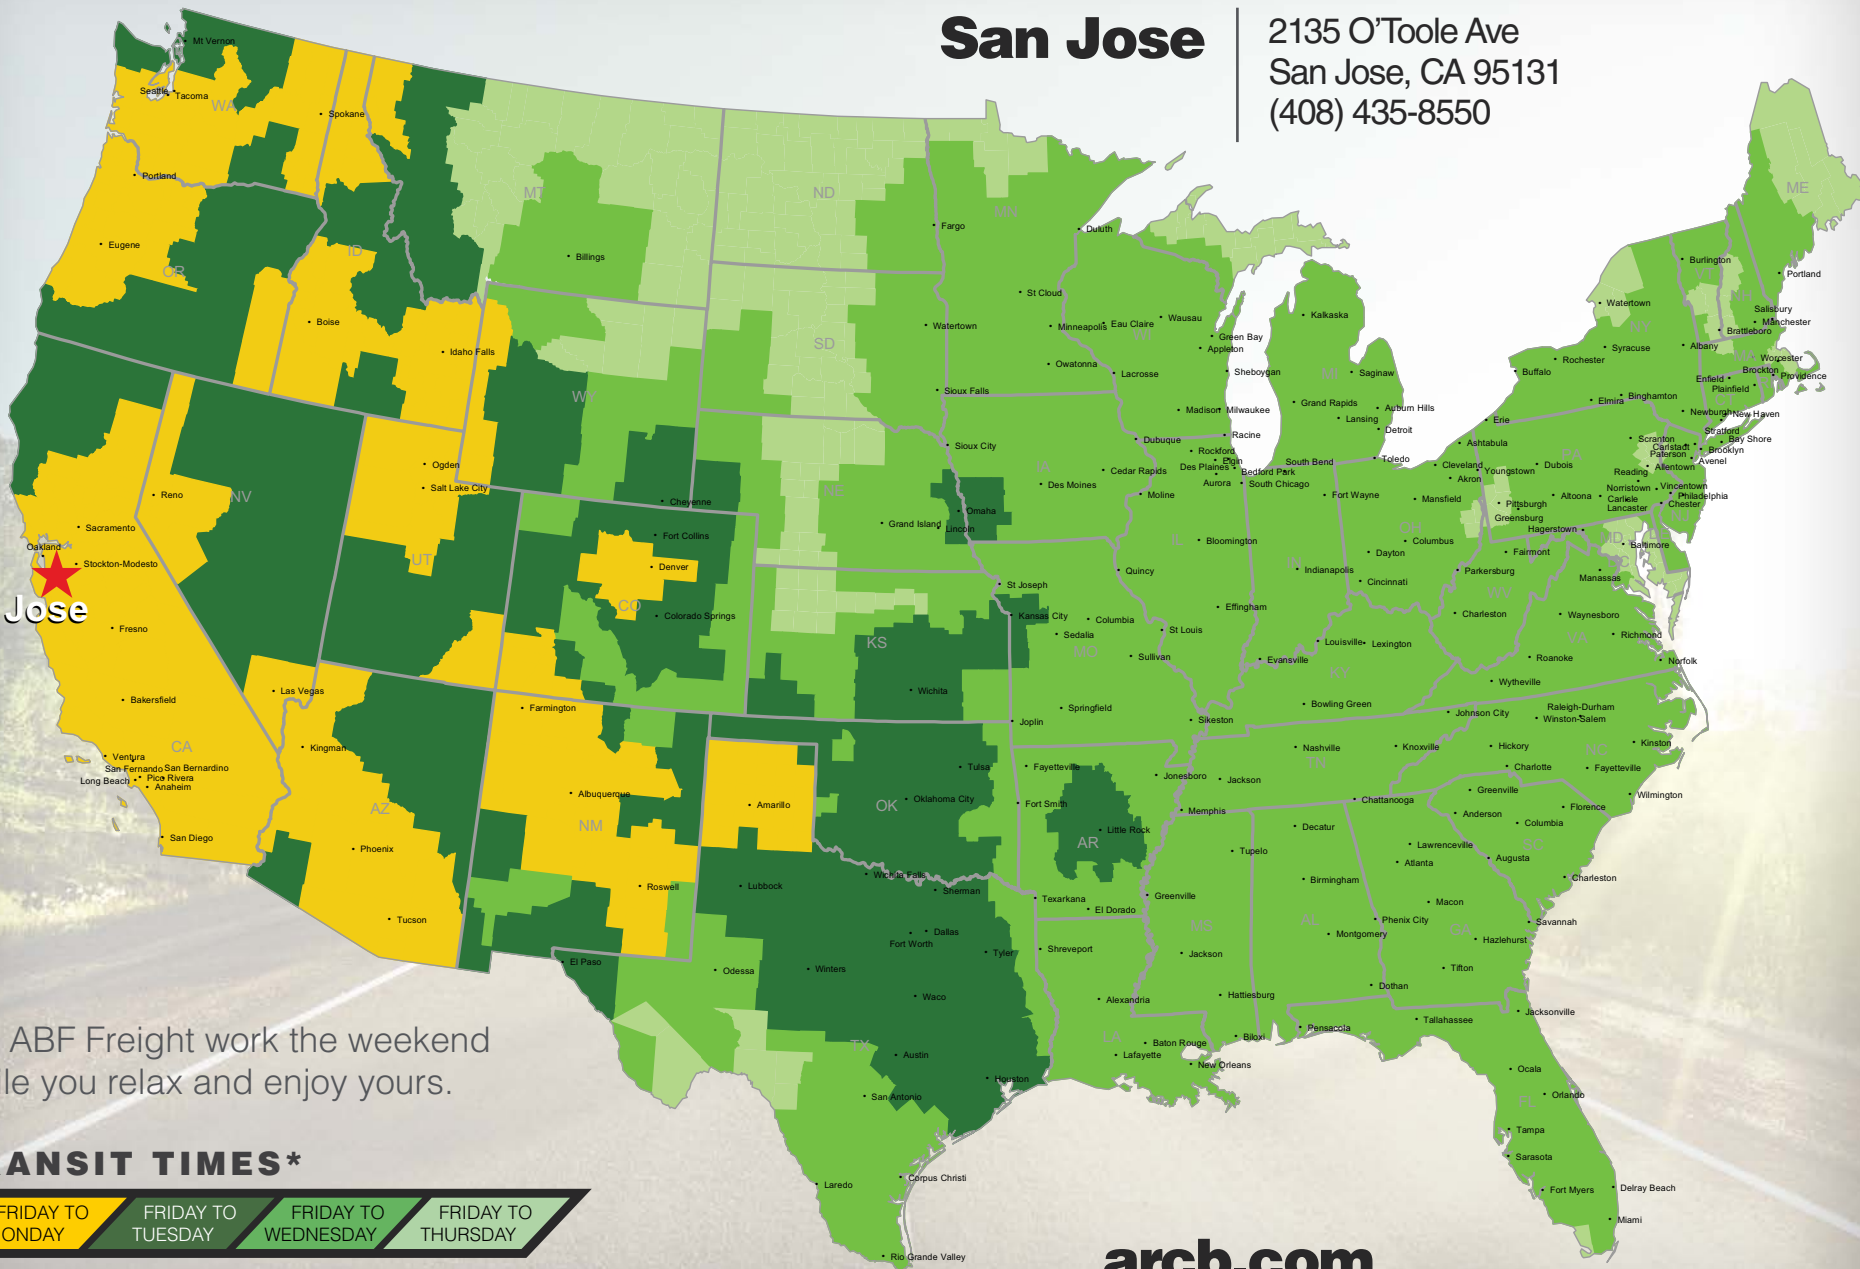

San Jose

2135 O'Toole Ave
San Jose, CA 95131
(408) 435-8550

San Jose

Let ABF Freight work the weekend while you relax and enjoy yours.

TRANSIT TIMES*

FRIDAY TO MONDAY	FRIDAY TO TUESDAY	FRIDAY TO WEDNESDAY	FRIDAY TO THURSDAY
------------------	-------------------	---------------------	--------------------

*Map graphically represents outbound transit times to service centers and is for illustrative purposes only. For a specific transit request, visit arcb.com or contact your account manager.

arcb.com

022018-154