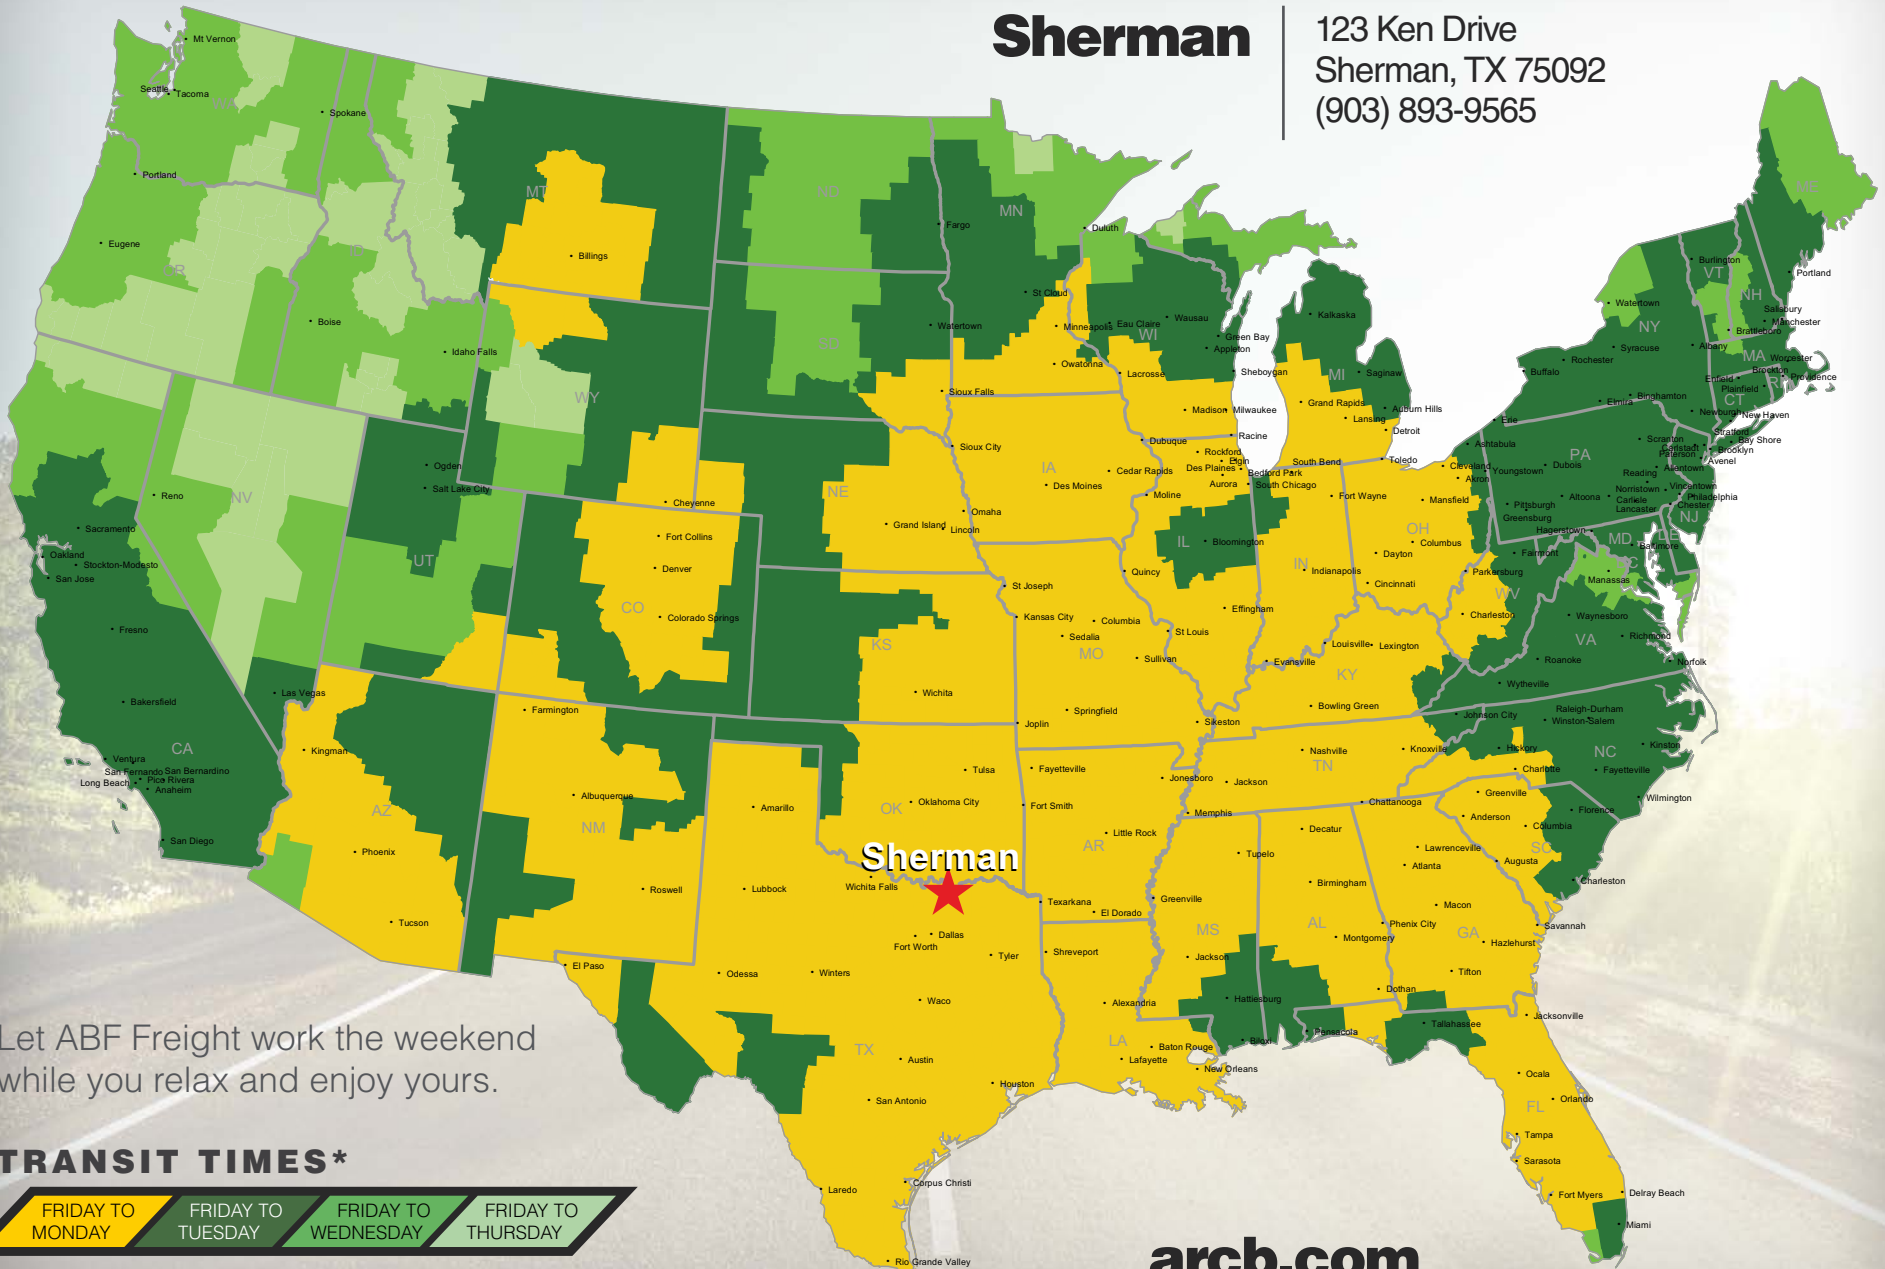

### Sherman

123 Ken Drive  
Sherman, TX 75092  
(903) 893-9565

Let ABF Freight work the weekend while you relax and enjoy yours.

#### TRANSIT TIMES\*

FRIDAY TO MONDAY

FRIDAY TO TUESDAY

FRIDAY TO WEDNESDAY

FRIDAY TO THURSDAY

\*Map graphically represents outbound transit times to service centers and is for illustrative purposes only. For a specific transit request, visit [arcb.com](http://arcb.com) or contact your account manager.