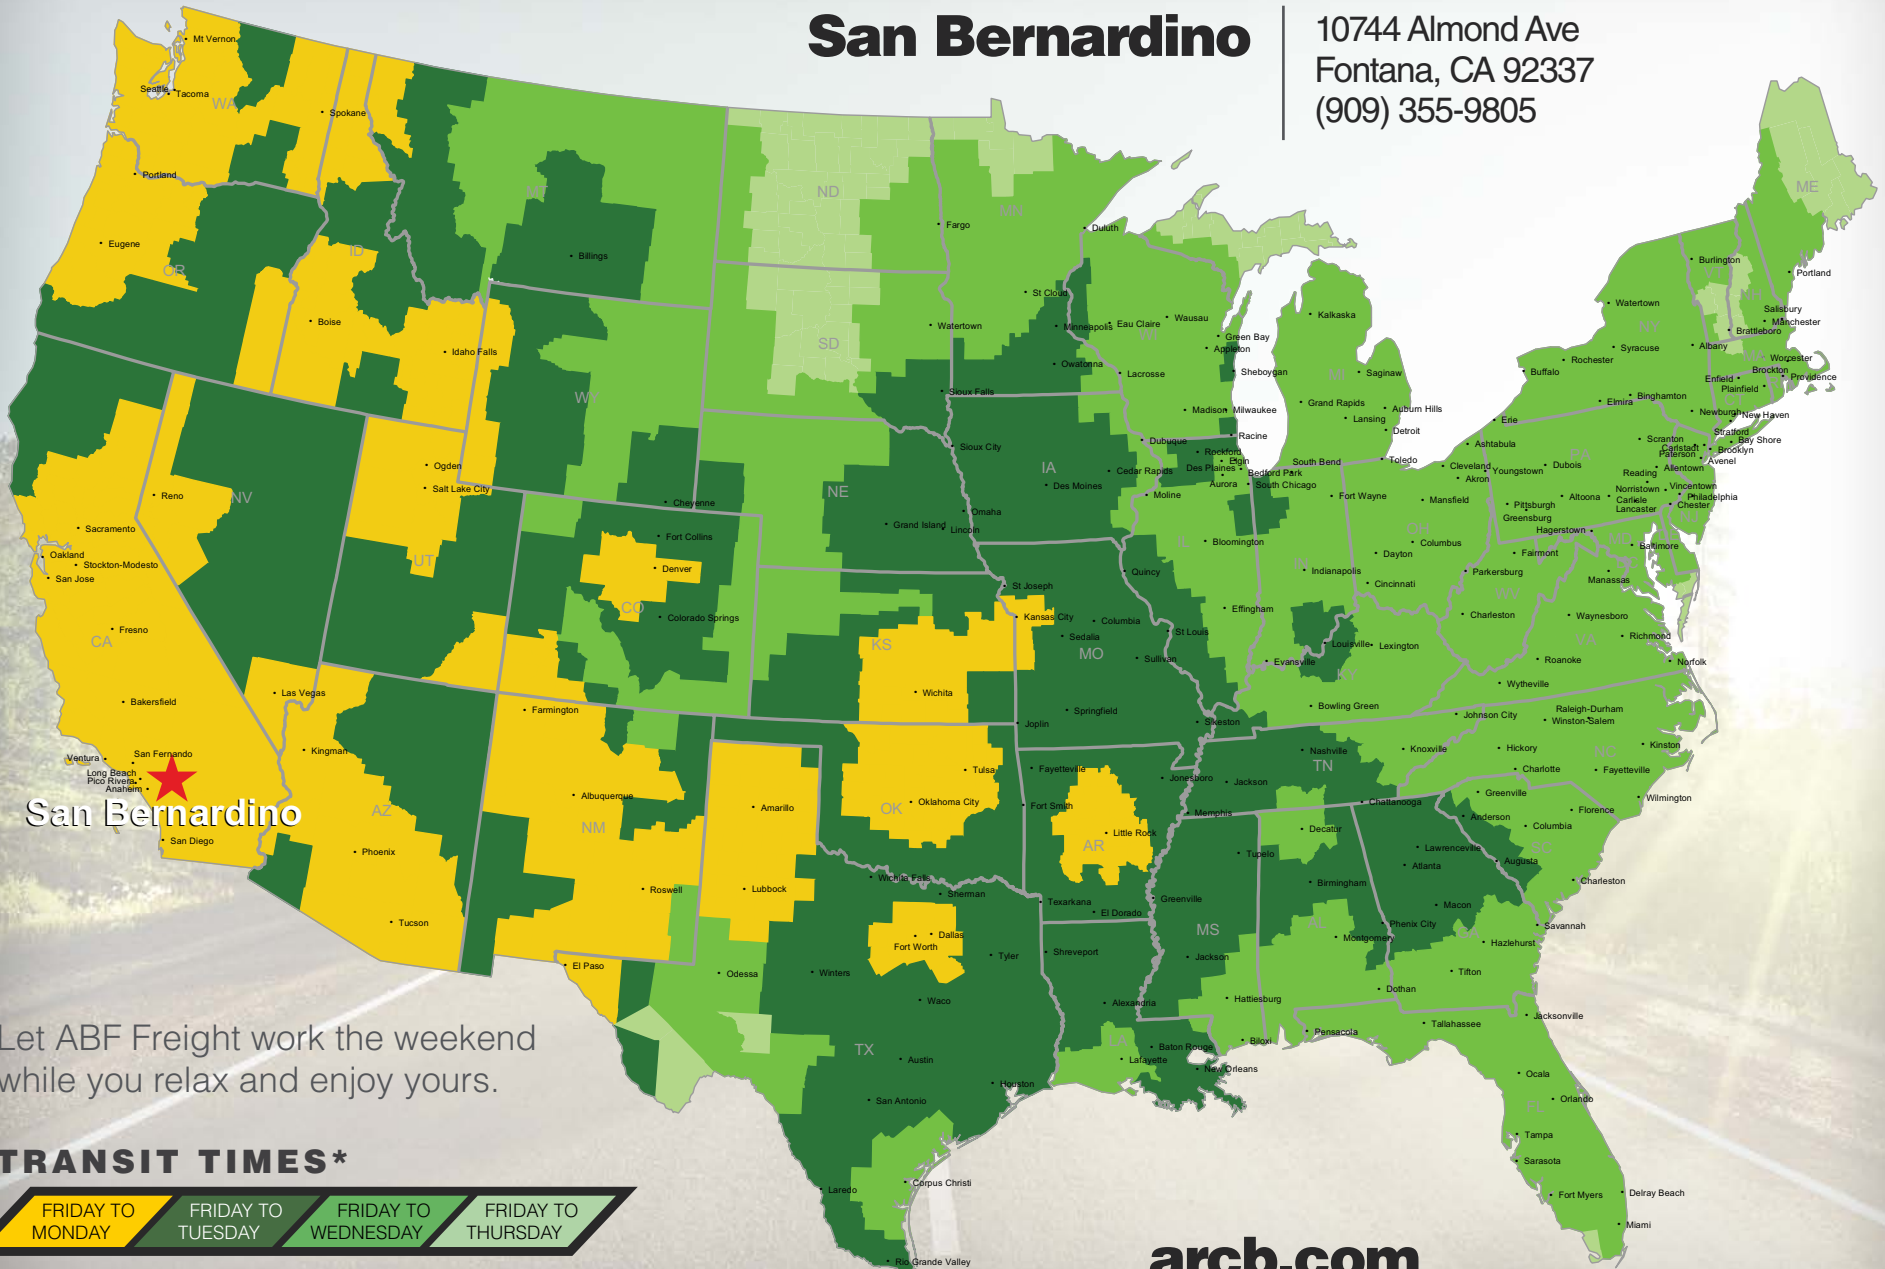

San Bernardino

10744 Almond Ave
Fontana, CA 92337
(909) 355-9805

San Bernardino

Let ABF Freight work the weekend while you relax and enjoy yours.

TRANSIT TIMES*

FRIDAY TO MONDAY

FRIDAY TO TUESDAY

FRIDAY TO WEDNESDAY

FRIDAY TO THURSDAY

*Map graphically represents outbound transit times to service centers and is for illustrative purposes only. For a specific transit request, visit arcb.com or contact your account manager.