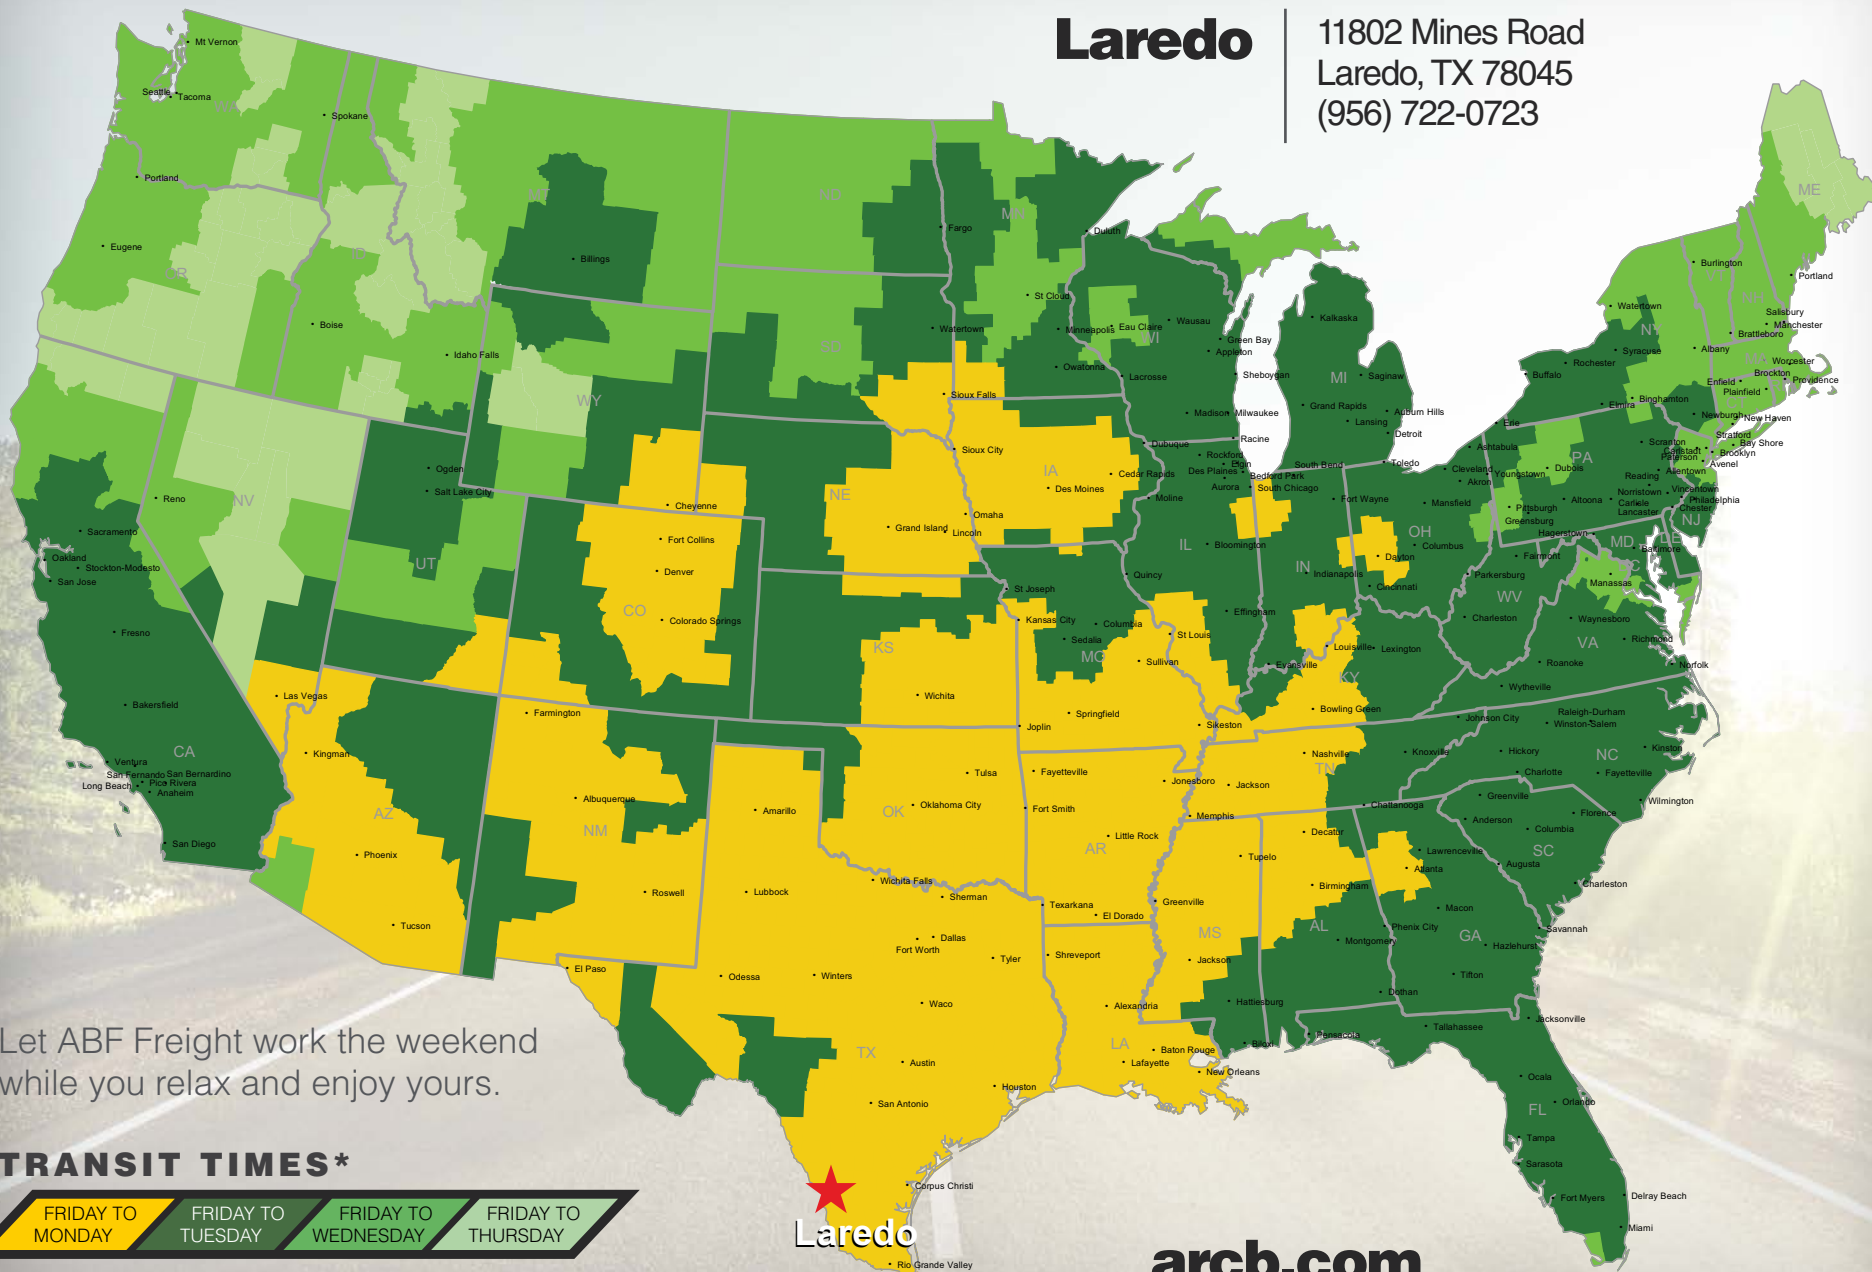

### Laredo

11802 Mines Road  
Laredo, TX 78045  
(956) 722-0723

**Laredo**  
Rio Grande Valley

**arcb.com**

Let ABF Freight work the weekend while you relax and enjoy yours.

### TRANSIT TIMES\*

FRIDAY TO MONDAY	FRIDAY TO TUESDAY	FRIDAY TO WEDNESDAY	FRIDAY TO THURSDAY
------------------	-------------------	---------------------	--------------------

\*Map graphically represents outbound transit times to service centers and is for illustrative purposes only. For a specific transit request, visit [arcb.com](http://arcb.com) or contact your account manager.