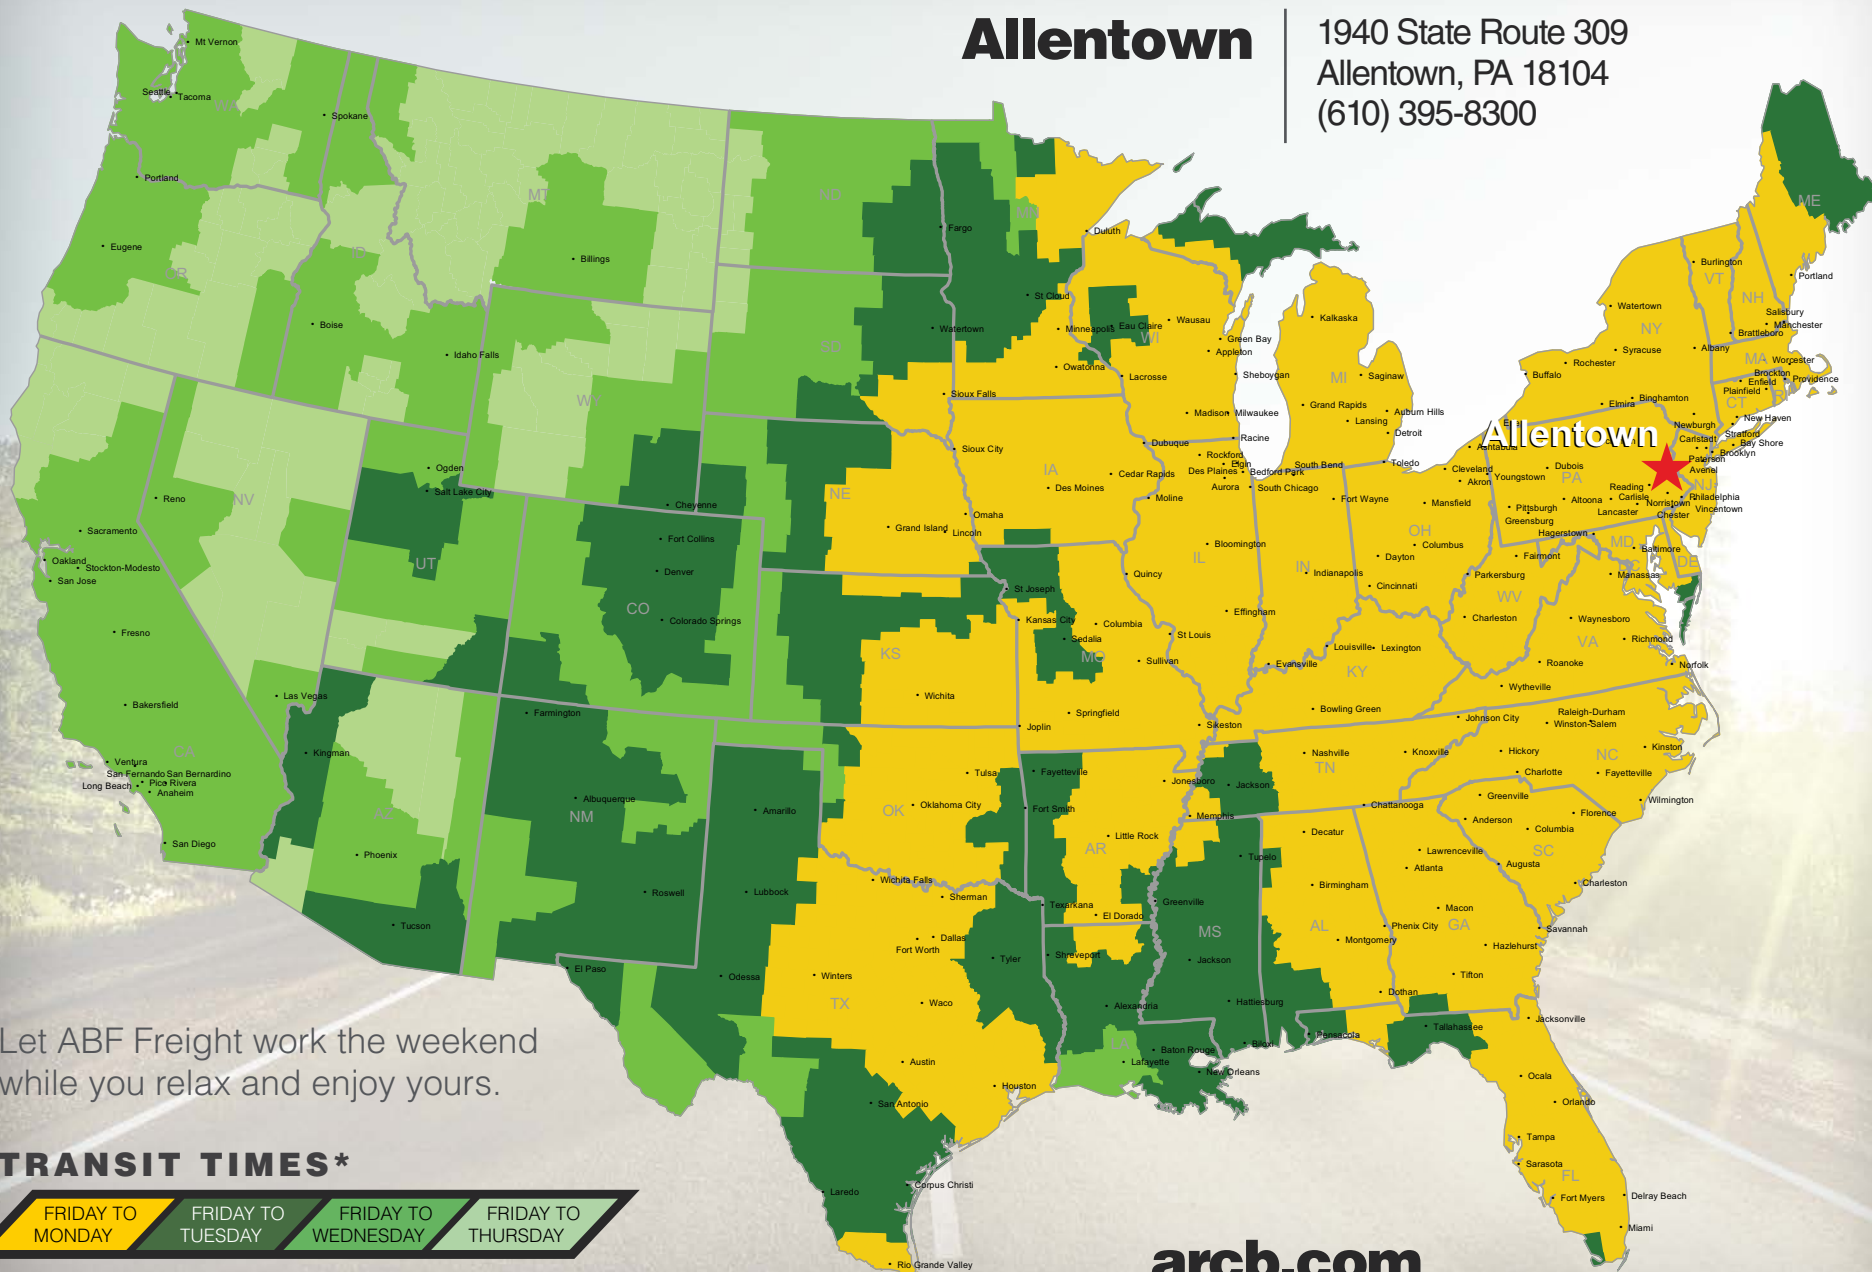

Allentown

1940 State Route 309
Allentown, PA 18104
(610) 395-8300

Let ABF Freight work the weekend while you relax and enjoy yours.

TRANSIT TIMES*

FRIDAY TO MONDAY

FRIDAY TO TUESDAY

FRIDAY TO WEDNESDAY

FRIDAY TO THURSDAY

*Map graphically represents outbound transit times to service centers and is for illustrative purposes only. For a specific transit request, visit arcb.com or contact your account manager.

arcb.com

022018-182