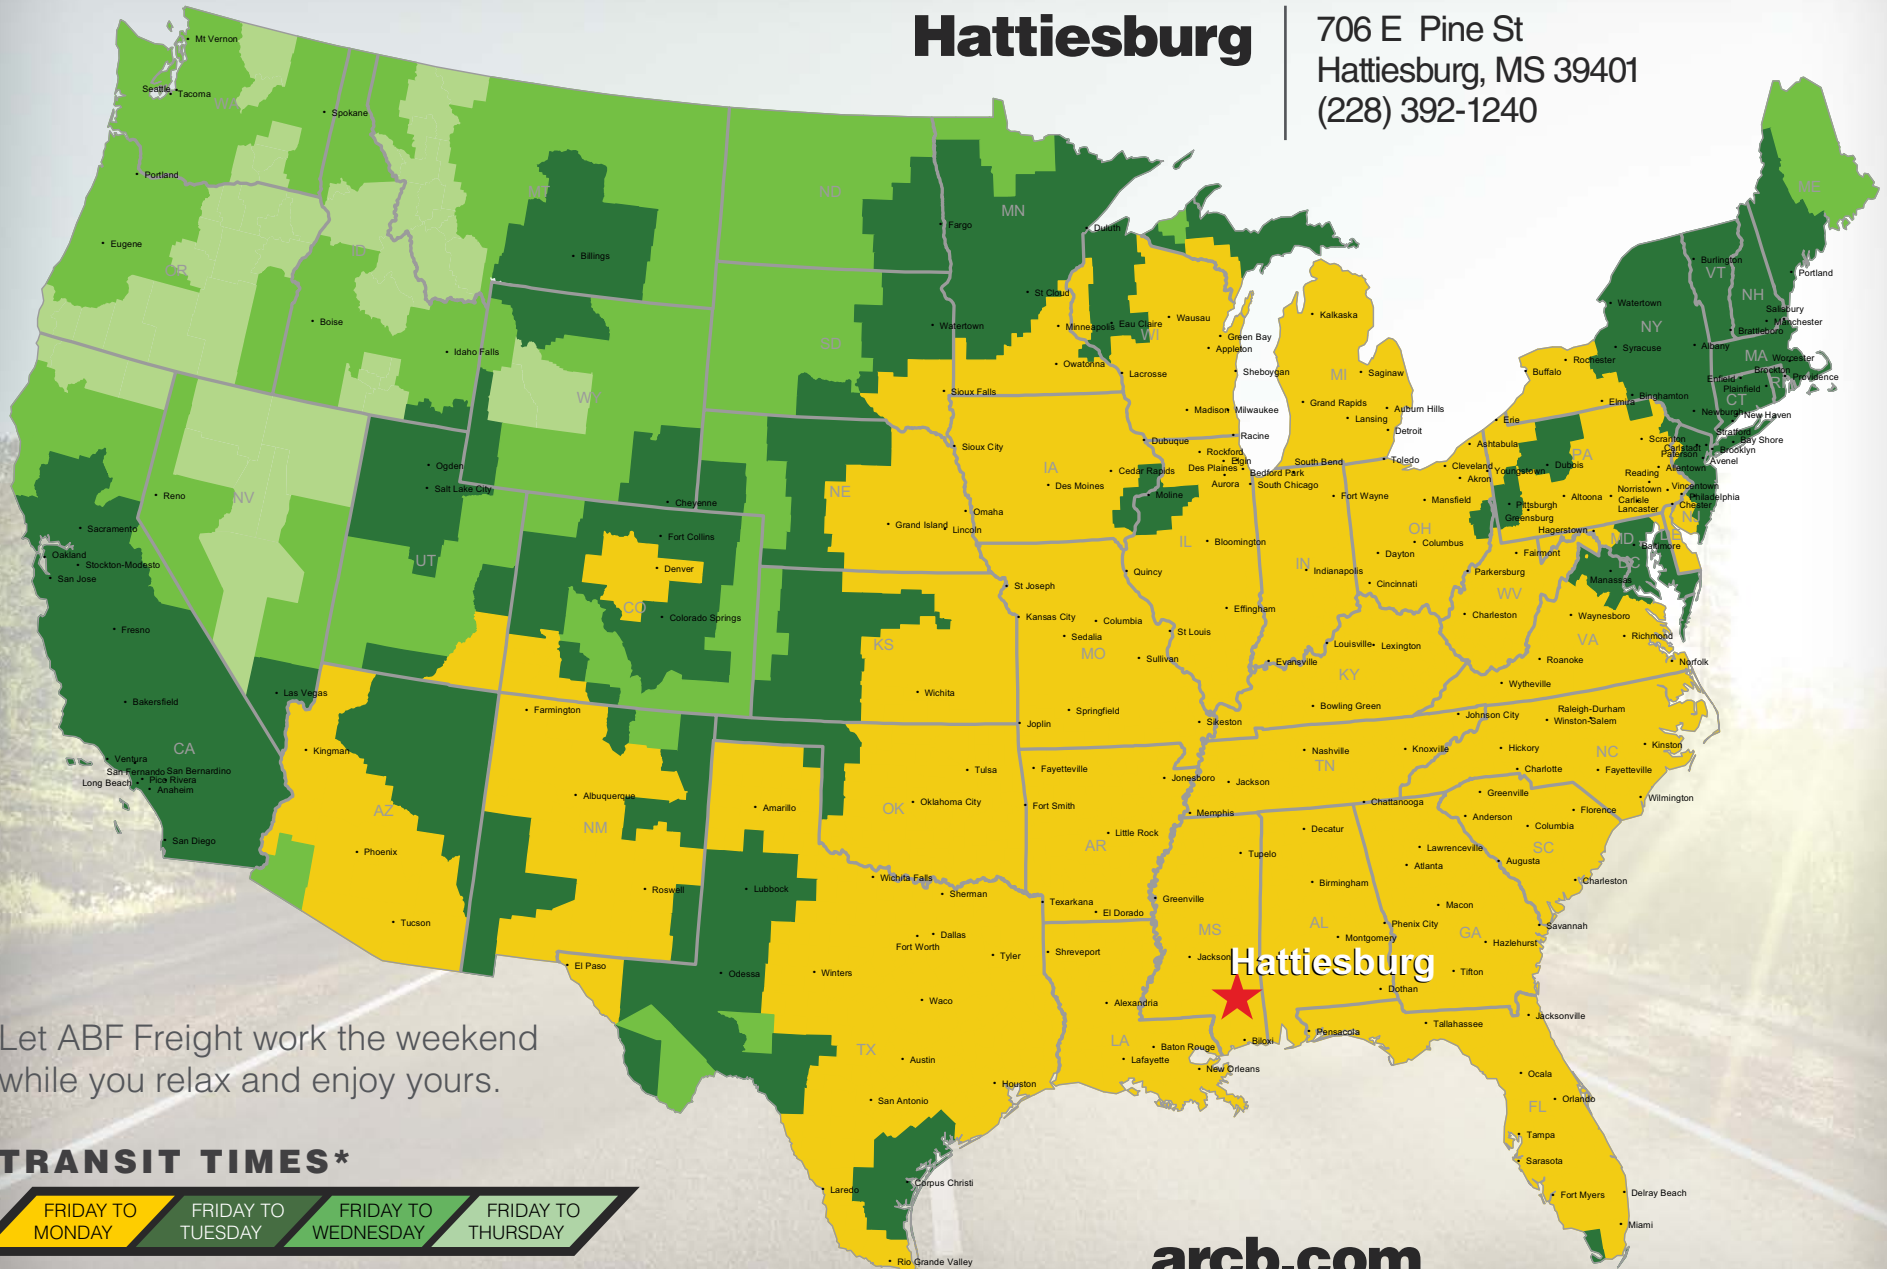

Hattiesburg

706 E Pine St
Hattiesburg, MS 39401
(228) 392-1240

Let ABF Freight work the weekend while you relax and enjoy yours.

TRANSIT TIMES*

FRIDAY TO MONDAY

FRIDAY TO TUESDAY

FRIDAY TO WEDNESDAY

FRIDAY TO THURSDAY

*Map graphically represents outbound transit times to service centers and is for illustrative purposes only. For a specific transit request, visit arcb.com or contact your account manager.

arcb.com

022018-206