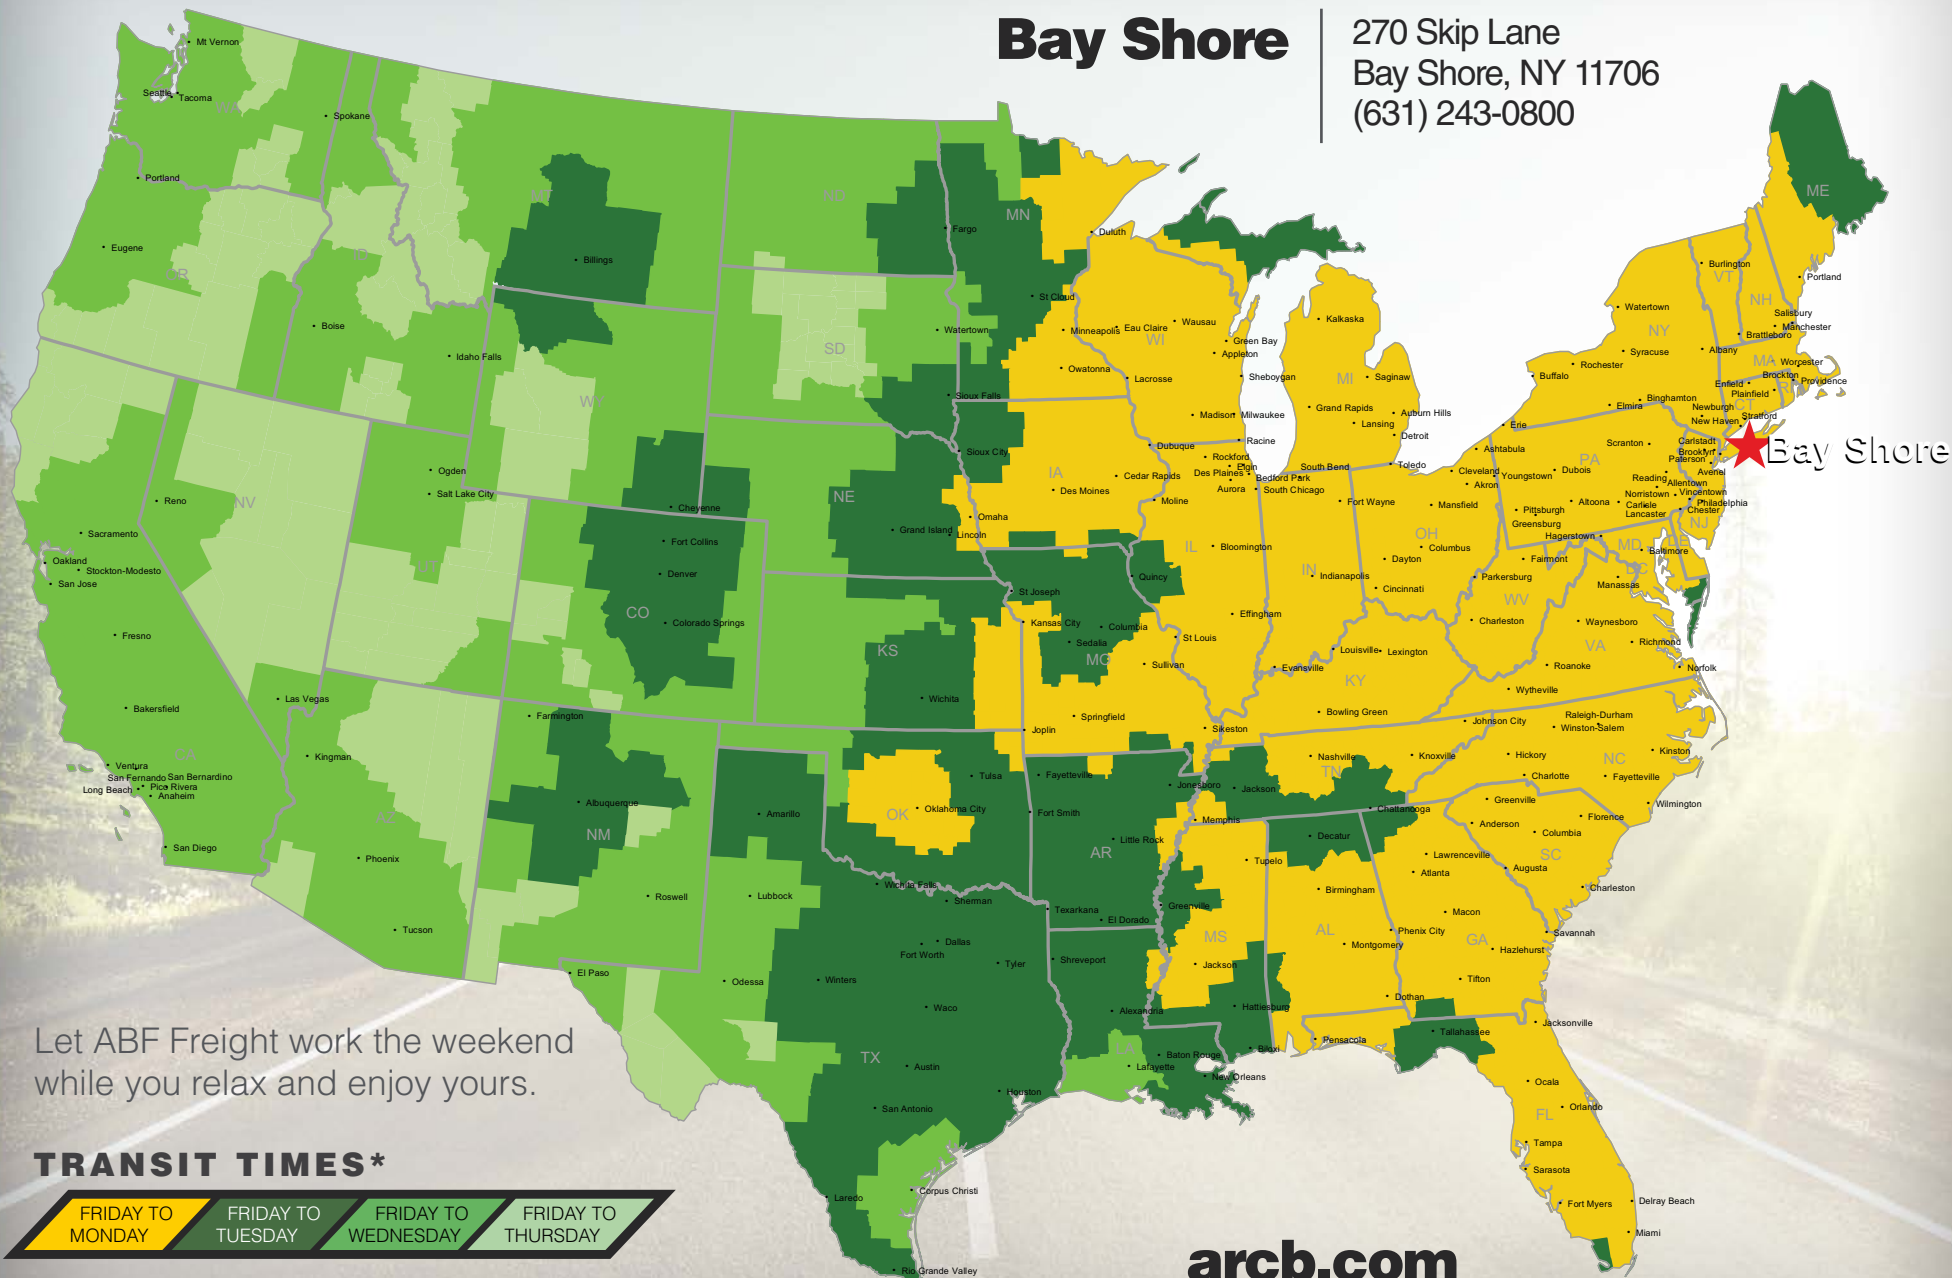

Bay Shore

270 Skip Lane
Bay Shore, NY 11706
(631) 243-0800

Let ABF Freight work the weekend while you relax and enjoy yours.

TRANSIT TIMES*

FRIDAY TO MONDAY

FRIDAY TO TUESDAY

FRIDAY TO WEDNESDAY

FRIDAY TO THURSDAY

*Map graphically represents outbound transit times to service centers and is for illustrative purposes only. For a specific transit request, visit arcb.com or contact your account manager.

arcb.com

022018-219