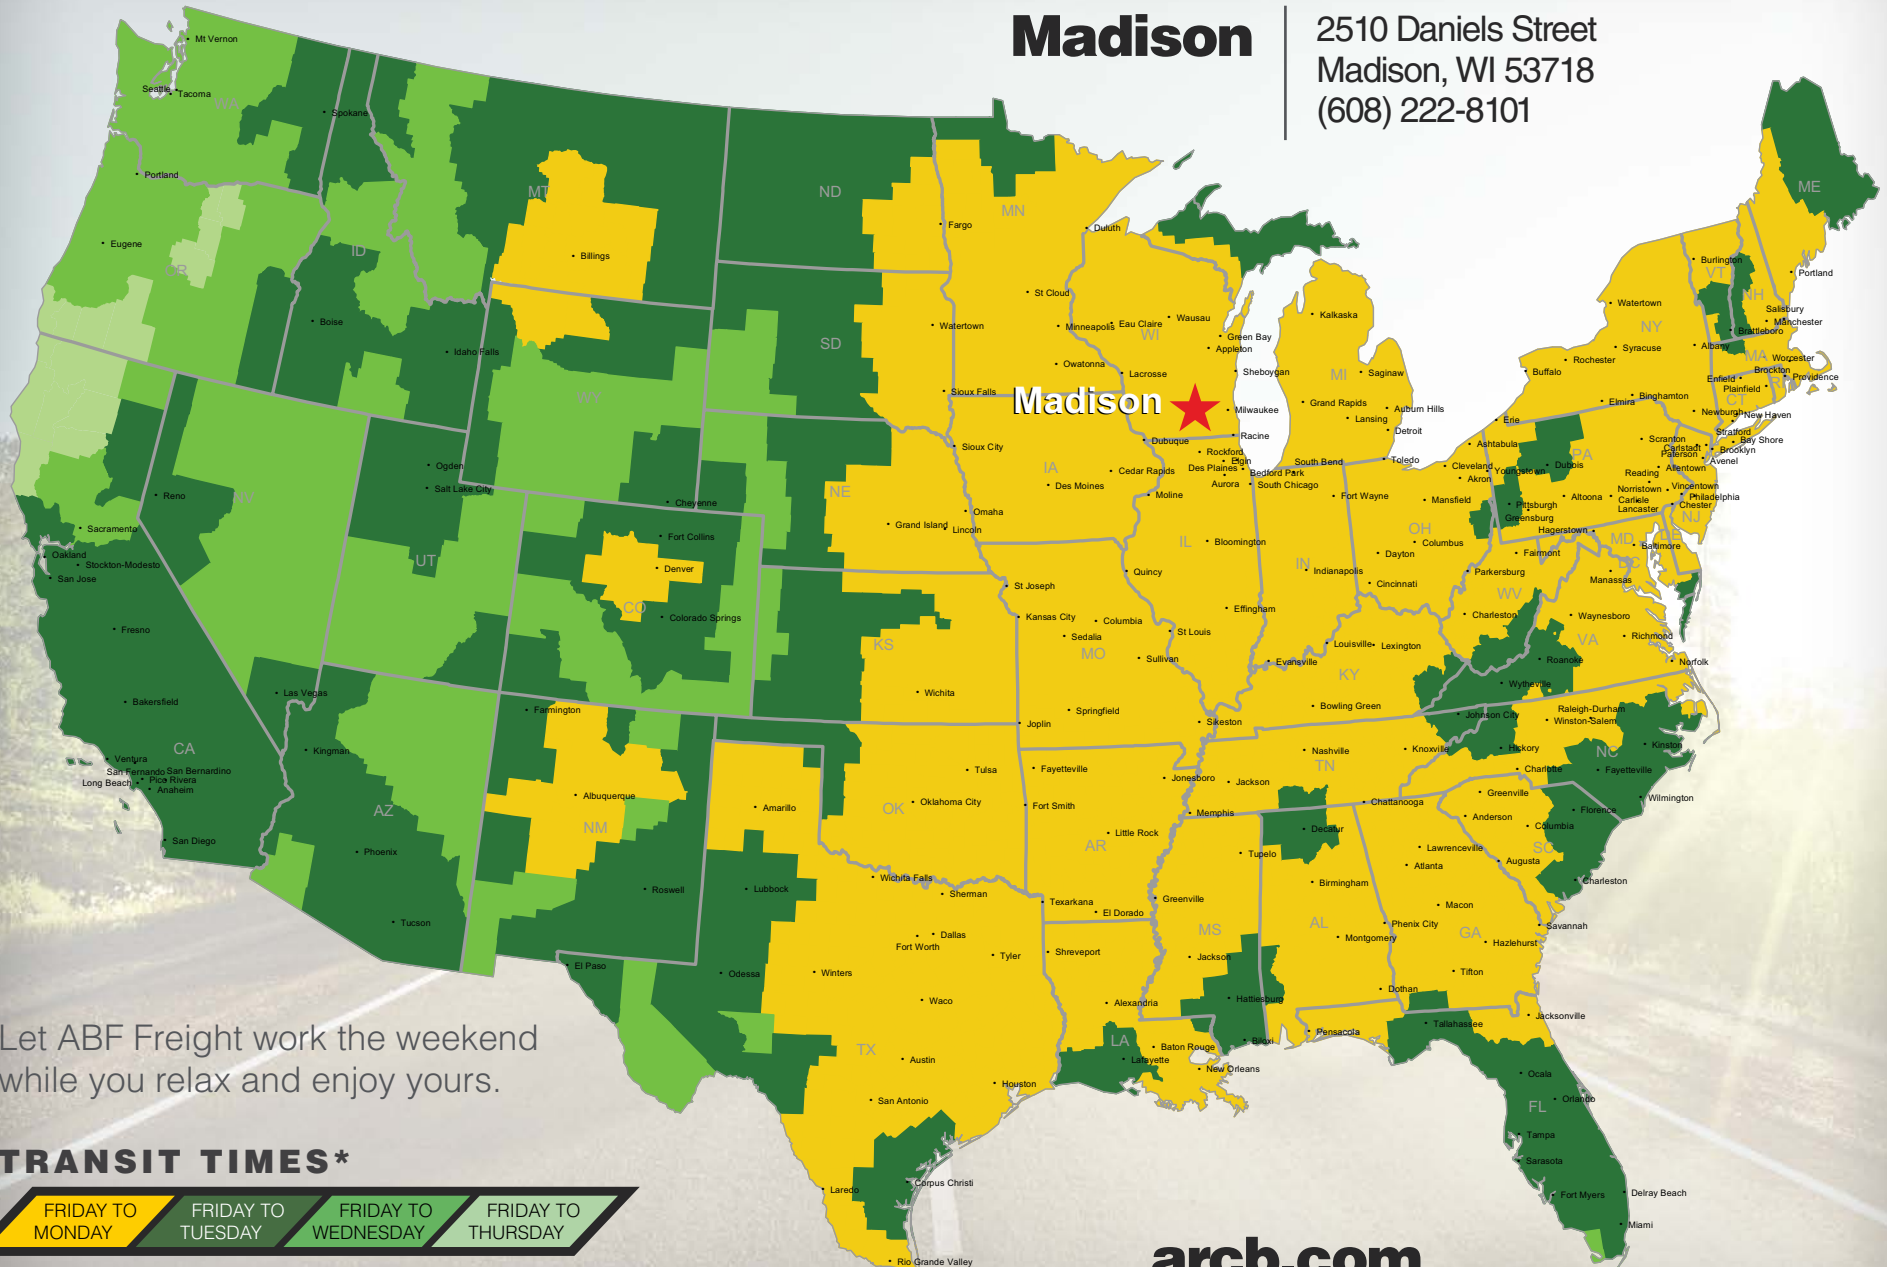

Madison

2510 Daniels Street
Madison, WI 53718
(608) 222-8101

Let ABF Freight work the weekend while you relax and enjoy yours.

TRANSIT TIMES*

FRIDAY TO MONDAY

FRIDAY TO TUESDAY

FRIDAY TO WEDNESDAY

FRIDAY TO THURSDAY

*Map graphically represents outbound transit times to service centers and is for illustrative purposes only. For a specific transit request, visit arcb.com or contact your account manager.

arcb.com

022018-283