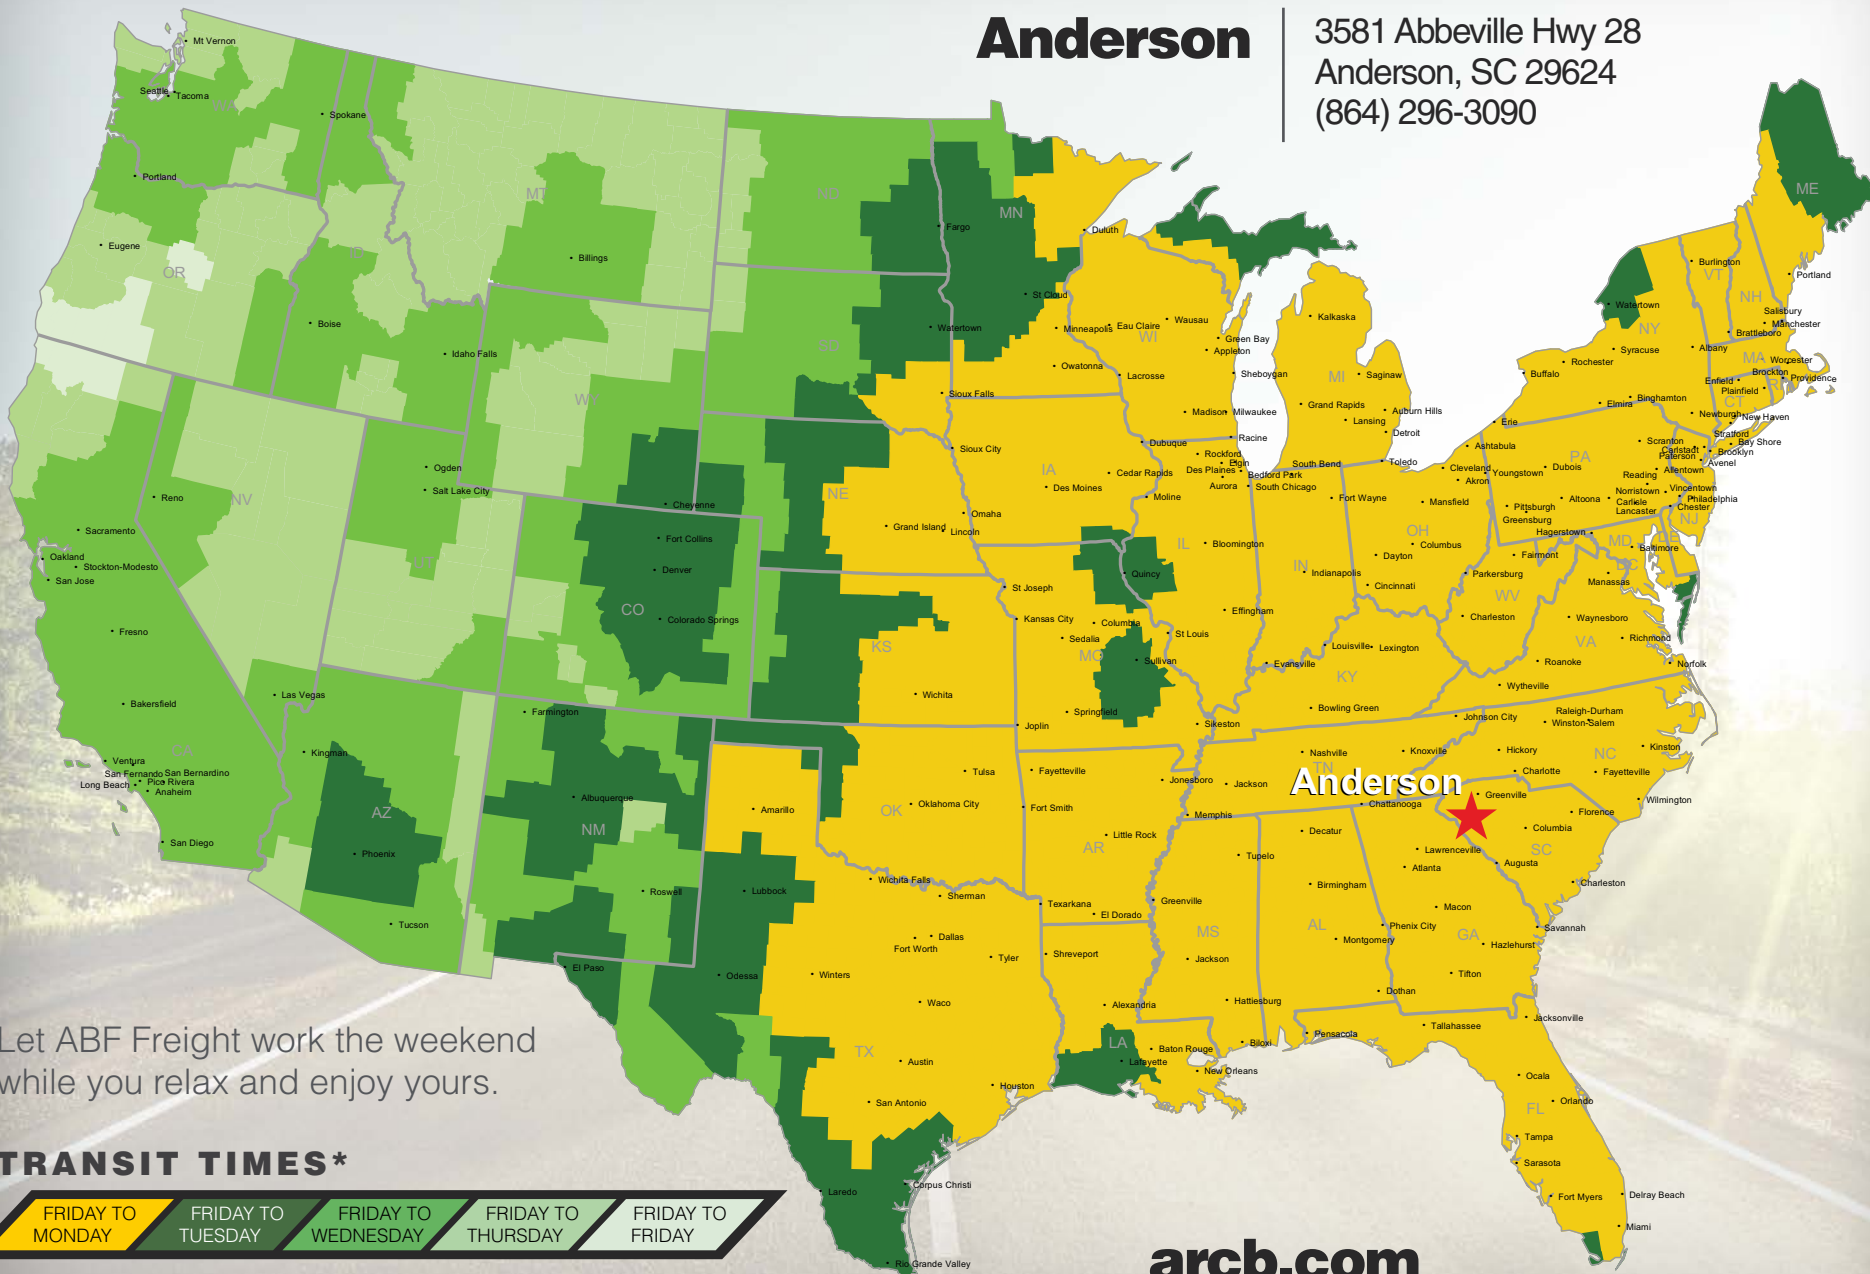

Anderson

3581 Abbeville Hwy 28
Anderson, SC 29624
(864) 296-3090

Let ABF Freight work the weekend while you relax and enjoy yours.

TRANSIT TIMES*

*Map graphically represents outbound transit times to service centers and is for illustrative purposes only. For a specific transit request, visit arcb.com or contact your account manager.