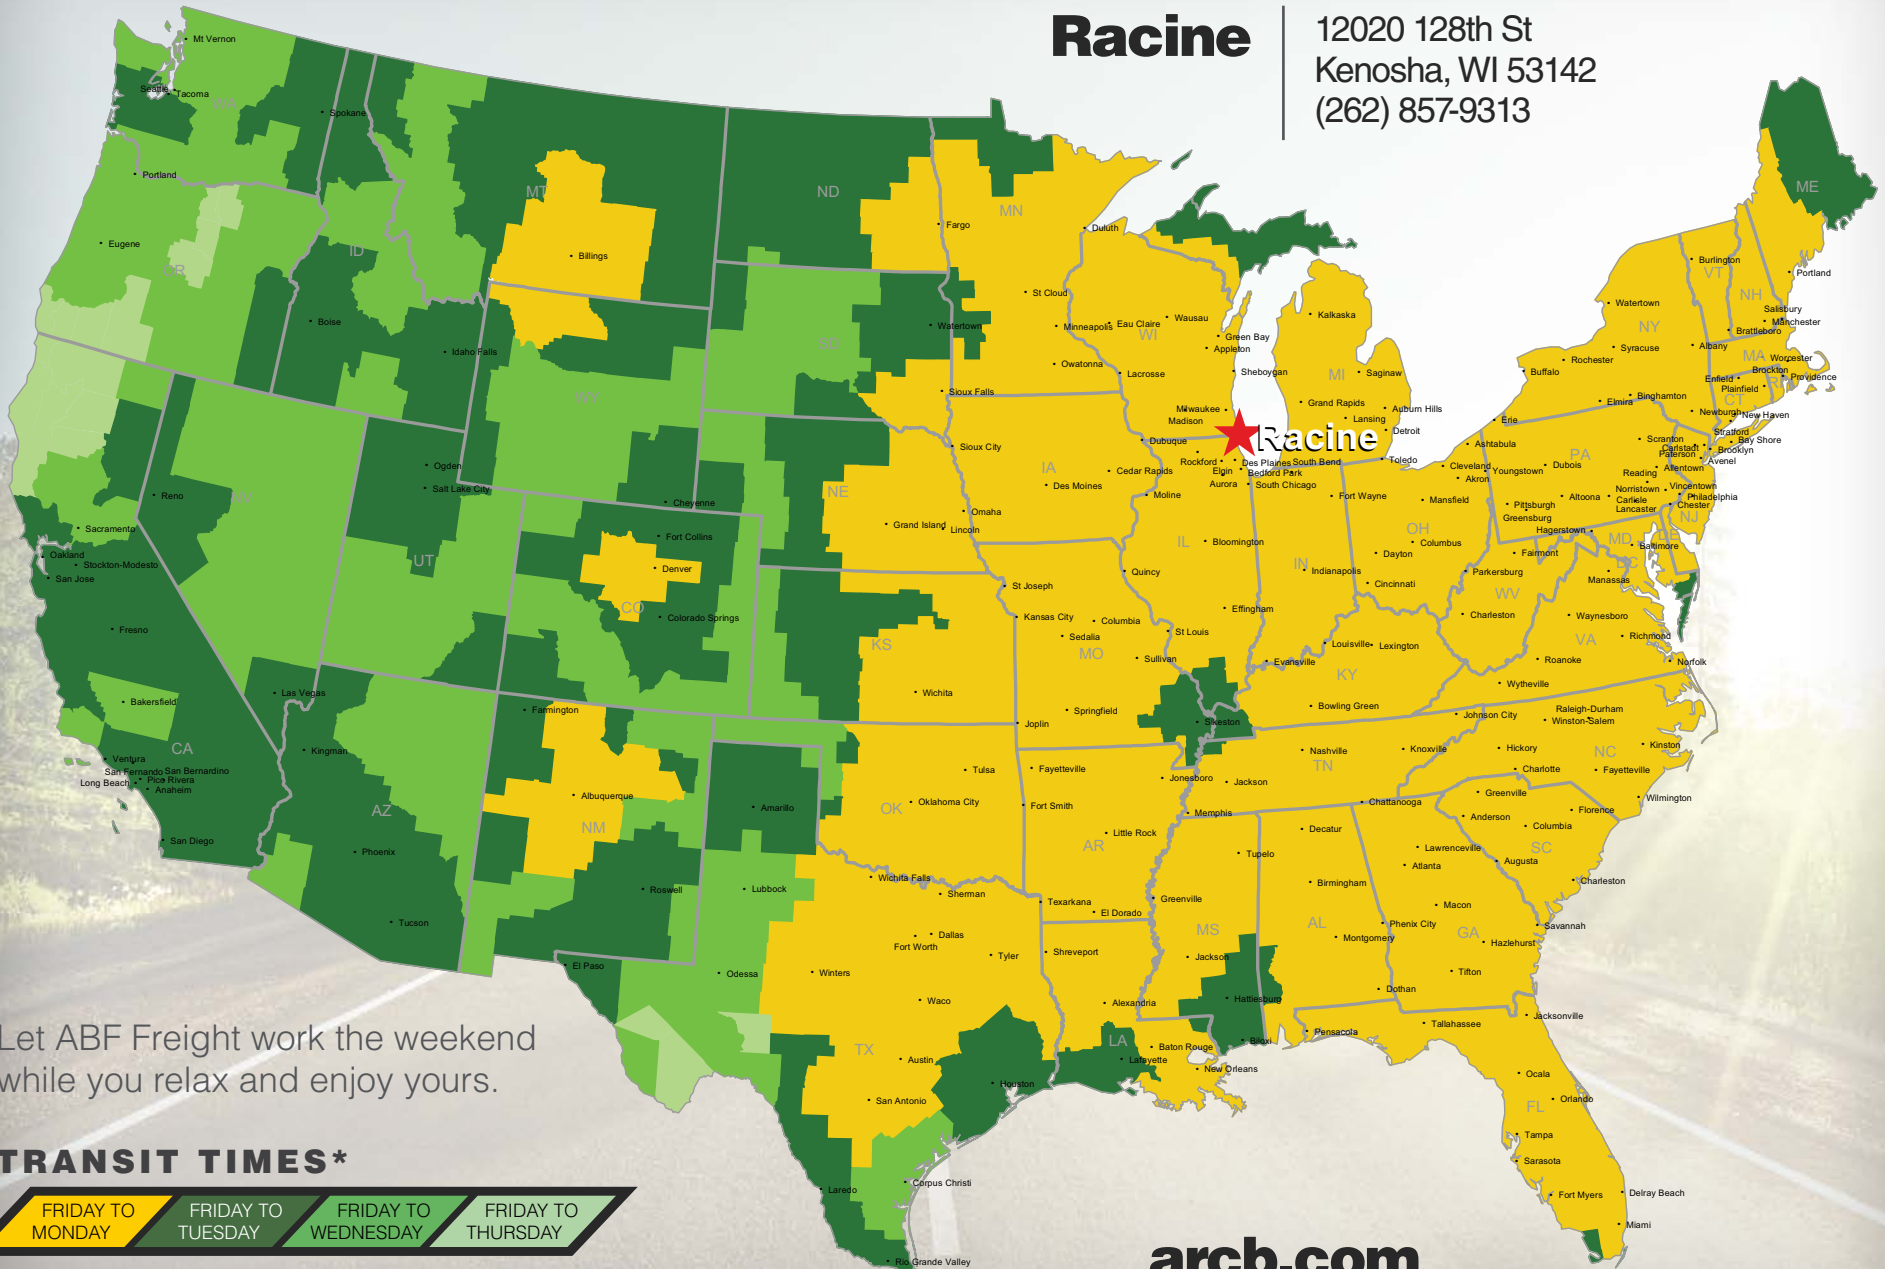

Racine

12020 128th St
Kenosha, WI 53142
(262) 857-9313

Let ABF Freight work the weekend while you relax and enjoy yours.

TRANSIT TIMES*

FRIDAY TO MONDAY

FRIDAY TO TUESDAY

FRIDAY TO WEDNESDAY

FRIDAY TO THURSDAY

*Map graphically represents outbound transit times to service centers and is for illustrative purposes only. For a specific transit request, visit arcb.com or contact your account manager.

arcb.com

022018-327