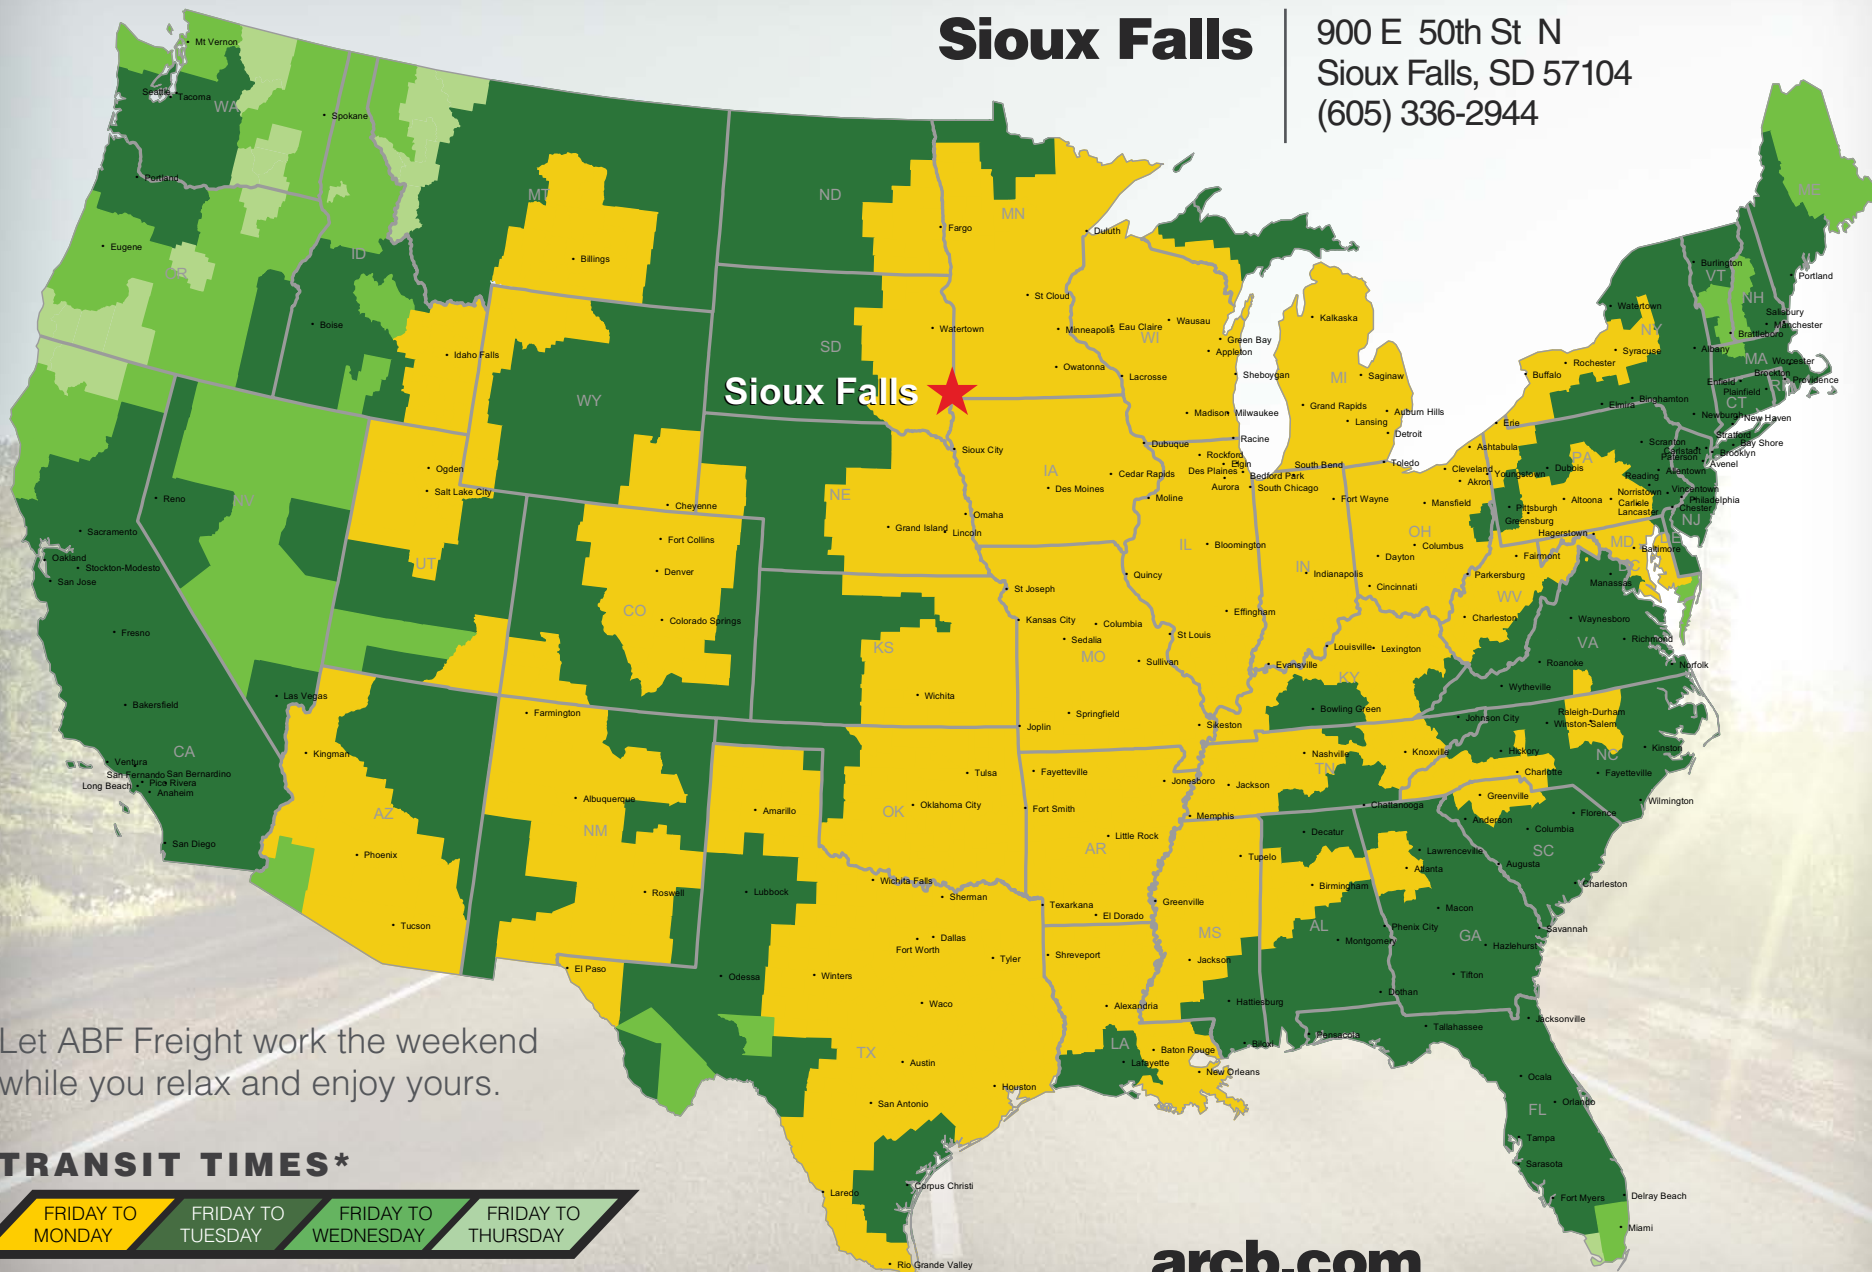

Sioux Falls

900 E 50th St N
Sioux Falls, SD 57104
(605) 336-2944

Let ABF Freight work the weekend while you relax and enjoy yours.

TRANSIT TIMES*

FRIDAY TO MONDAY

FRIDAY TO TUESDAY

FRIDAY TO WEDNESDAY

FRIDAY TO THURSDAY

*Map graphically represents outbound transit times to service centers and is for illustrative purposes only. For a specific transit request, visit arcb.com or contact your account manager.

arcb.com

022018-334