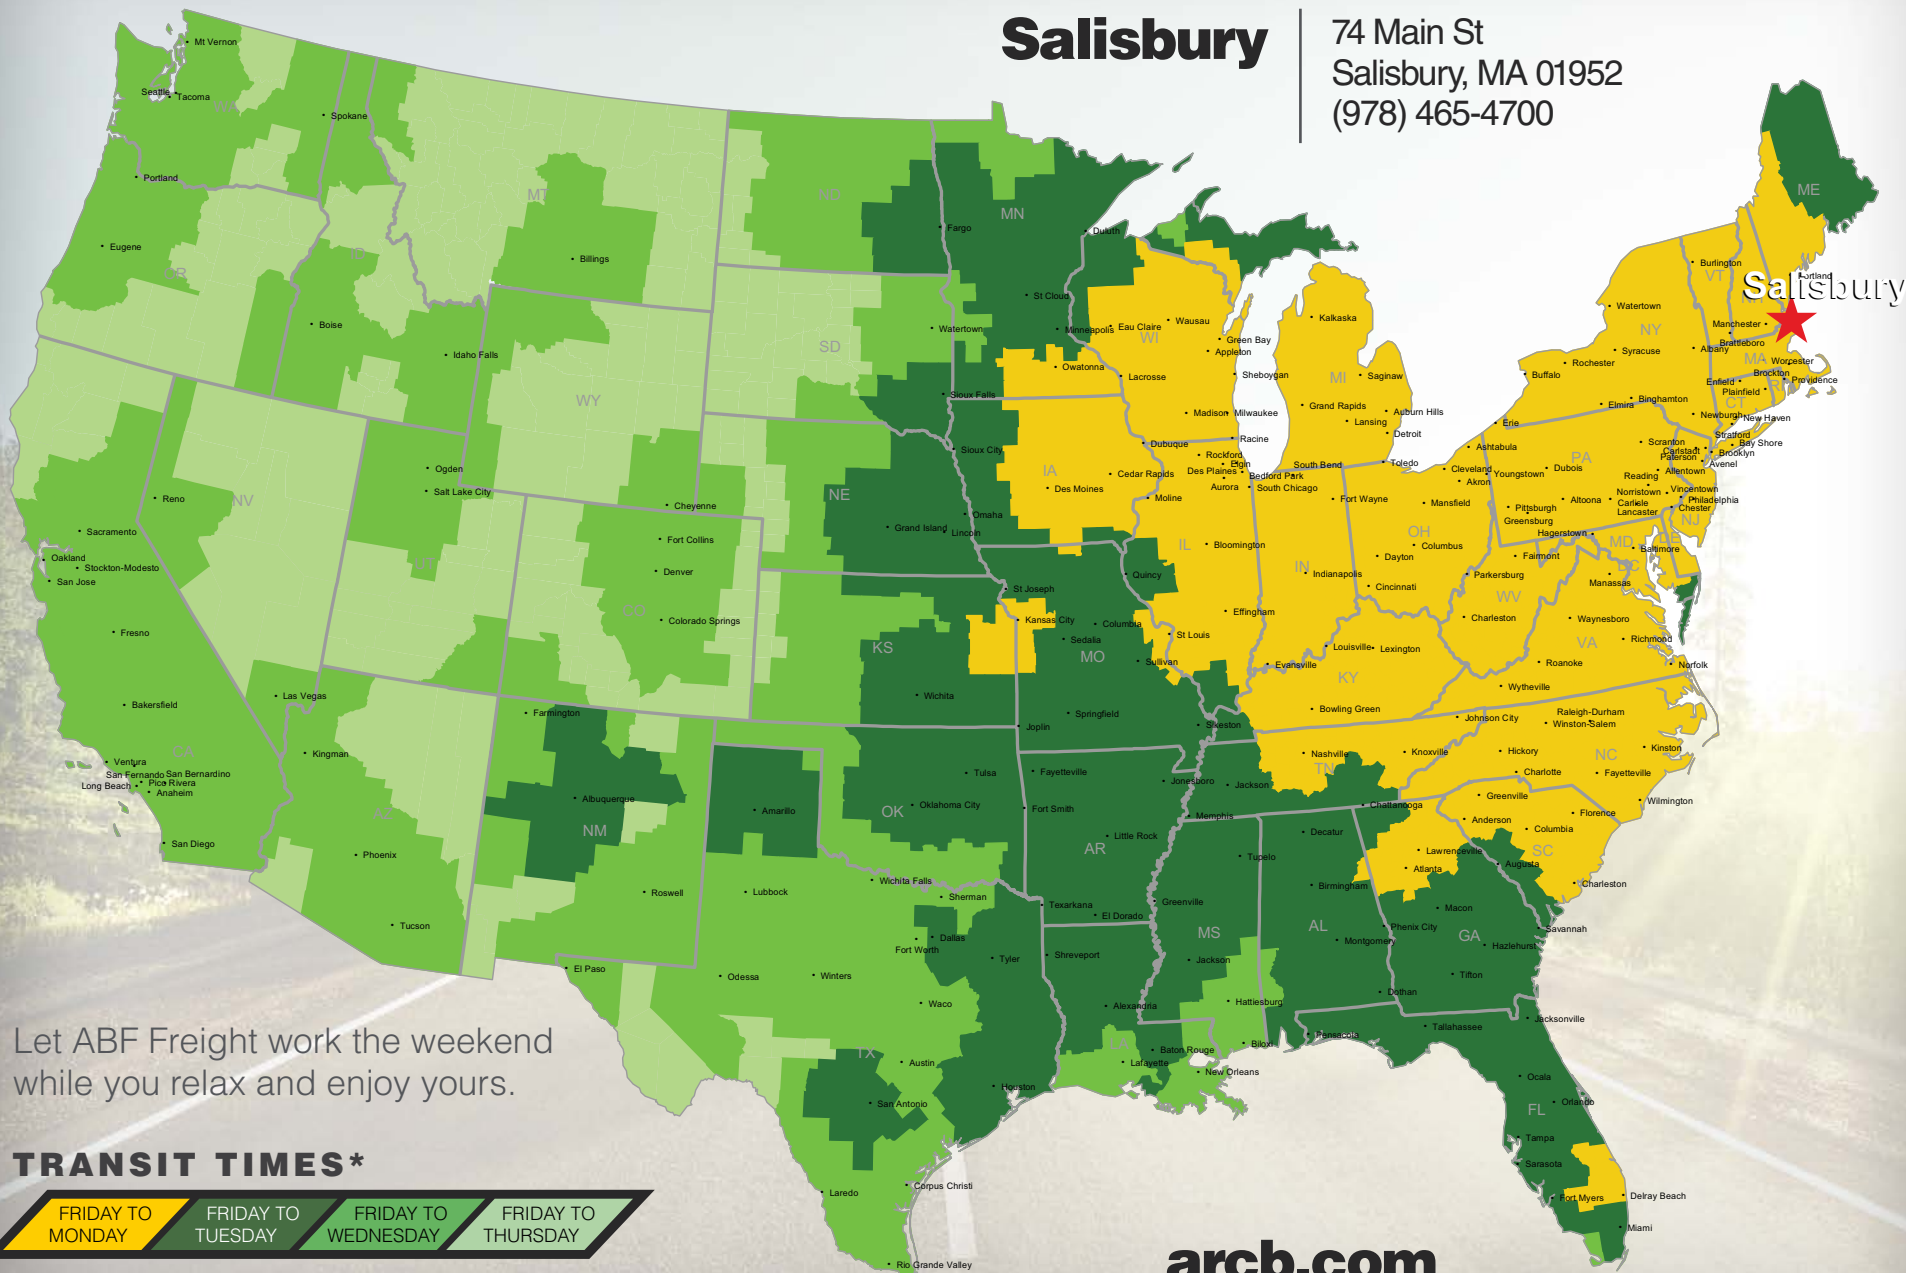

Salisbury

74 Main St
Salisbury, MA 01952
(978) 465-4700

Let ABF Freight work the weekend while you relax and enjoy yours.

TRANSIT TIMES*

FRIDAY TO MONDAY

FRIDAY TO TUESDAY

FRIDAY TO WEDNESDAY

FRIDAY TO THURSDAY

*Map graphically represents outbound transit times to service centers and is for illustrative purposes only. For a specific transit request, visit arcb.com or contact your account manager.

arcb.com

022018-335