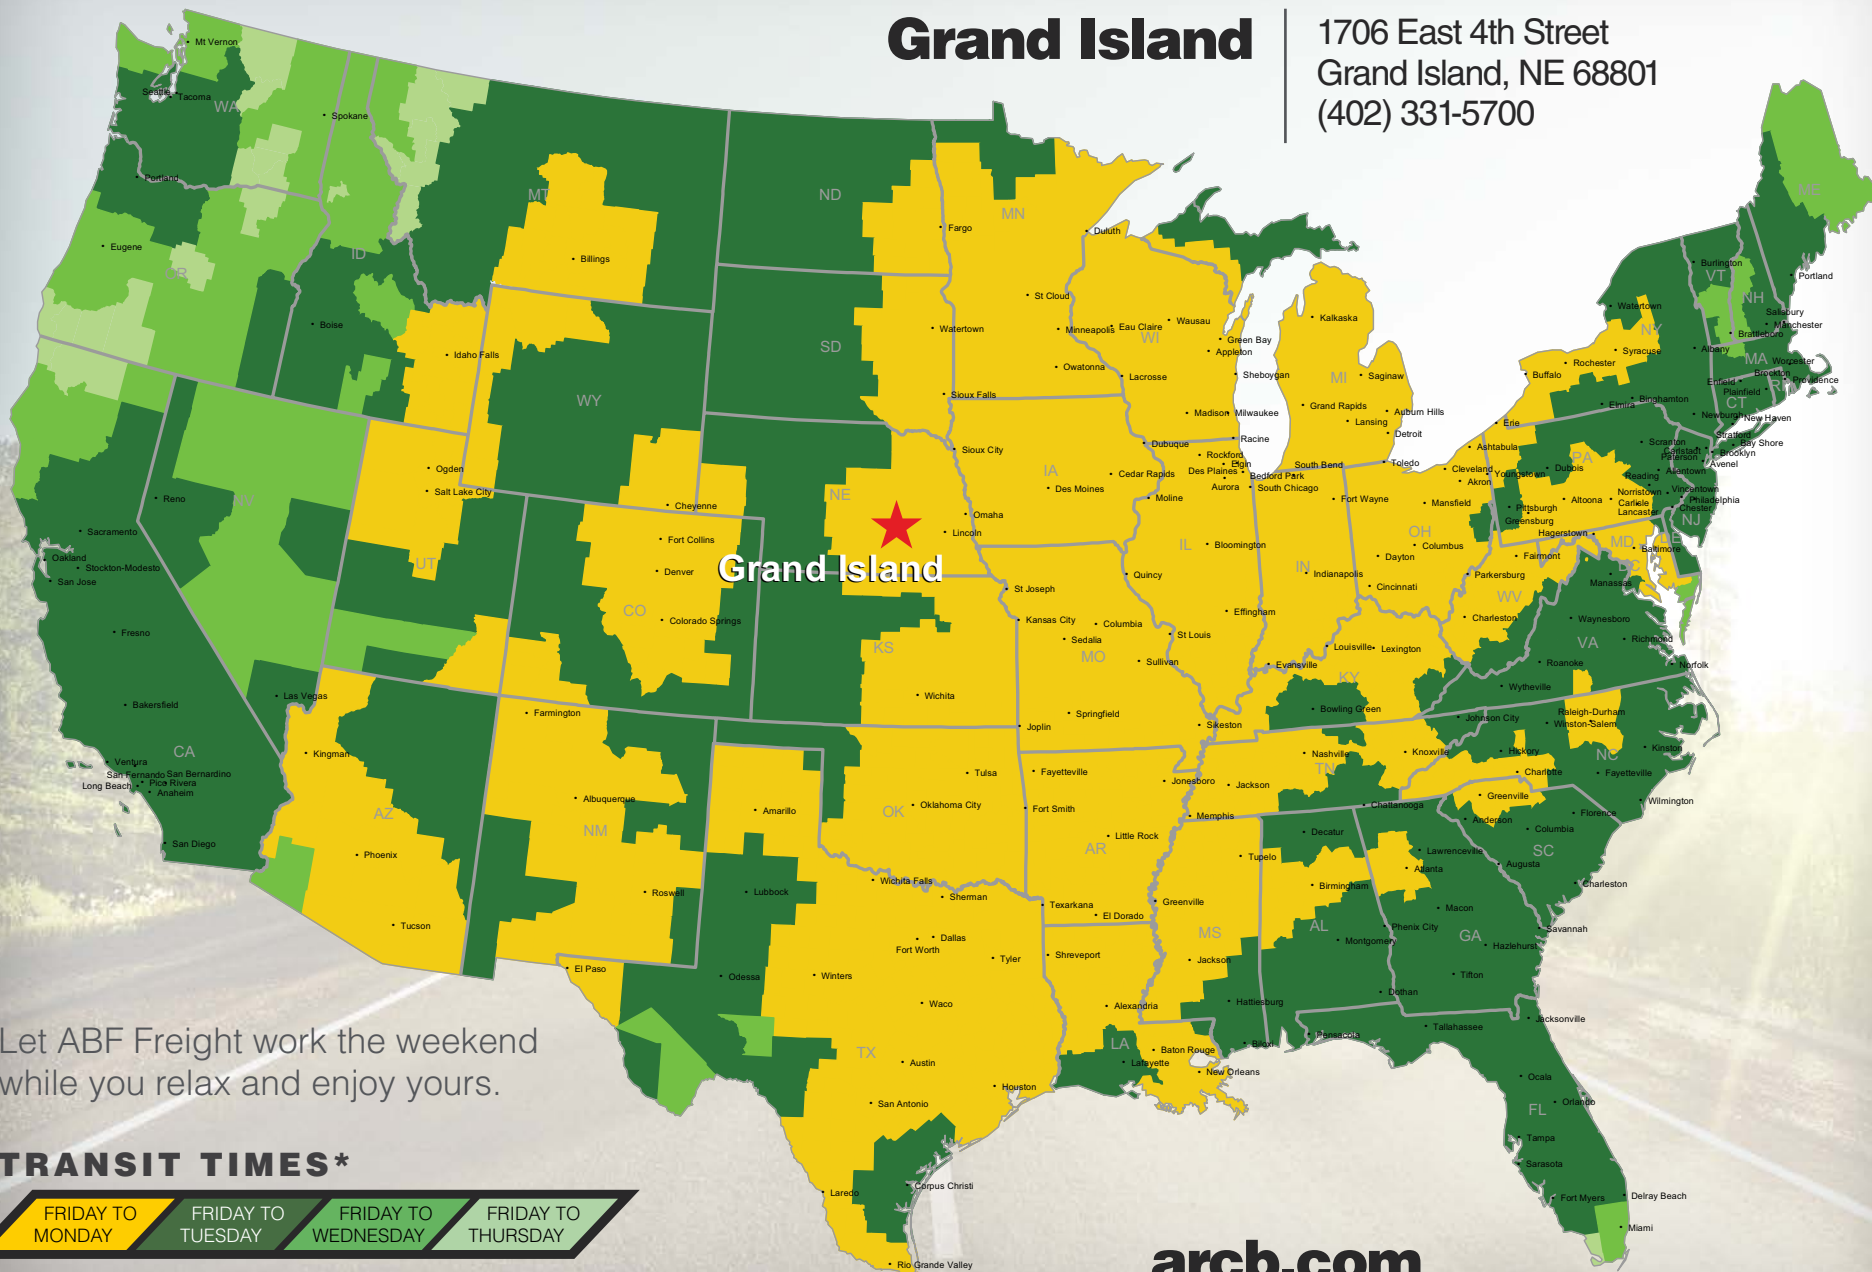

Grand Island

1706 East 4th Street
Grand Island, NE 68801
(402) 331-5700

Let ABF Freight work the weekend while you relax and enjoy yours.

TRANSIT TIMES*

FRIDAY TO MONDAY

FRIDAY TO TUESDAY

FRIDAY TO WEDNESDAY

FRIDAY TO THURSDAY

*Map graphically represents outbound transit times to service centers and is for illustrative purposes only. For a specific transit request, visit arcb.com or contact your account manager.