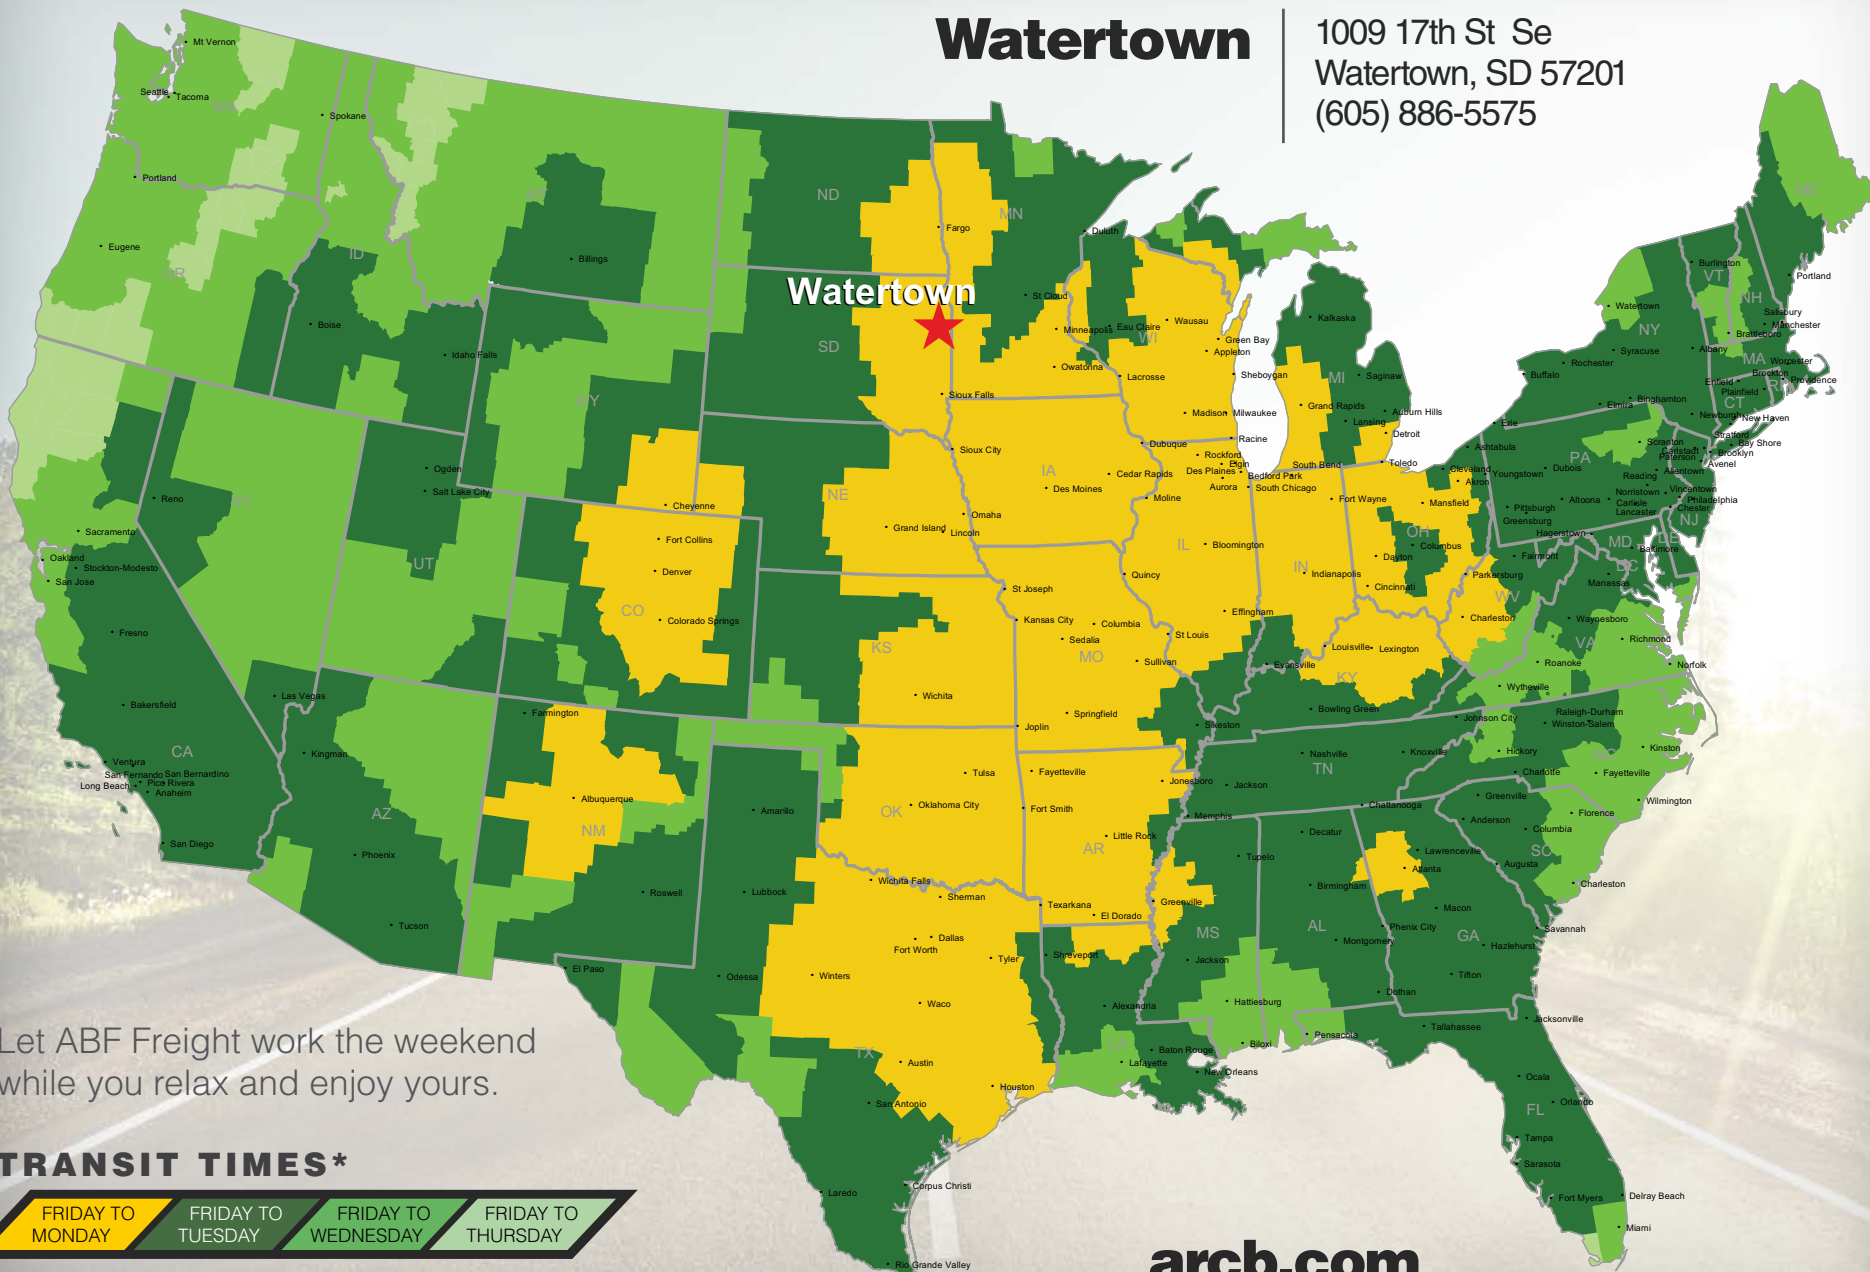

Watertown

1009 17th St Se
Watertown, SD 57201
(605) 886-5575

Let ABF Freight work the weekend while you relax and enjoy yours.

TRANSIT TIMES*

*Map graphically represents outbound transit times to service centers and is for illustrative purposes only. For a specific transit request, visit arcb.com or contact your account manager.