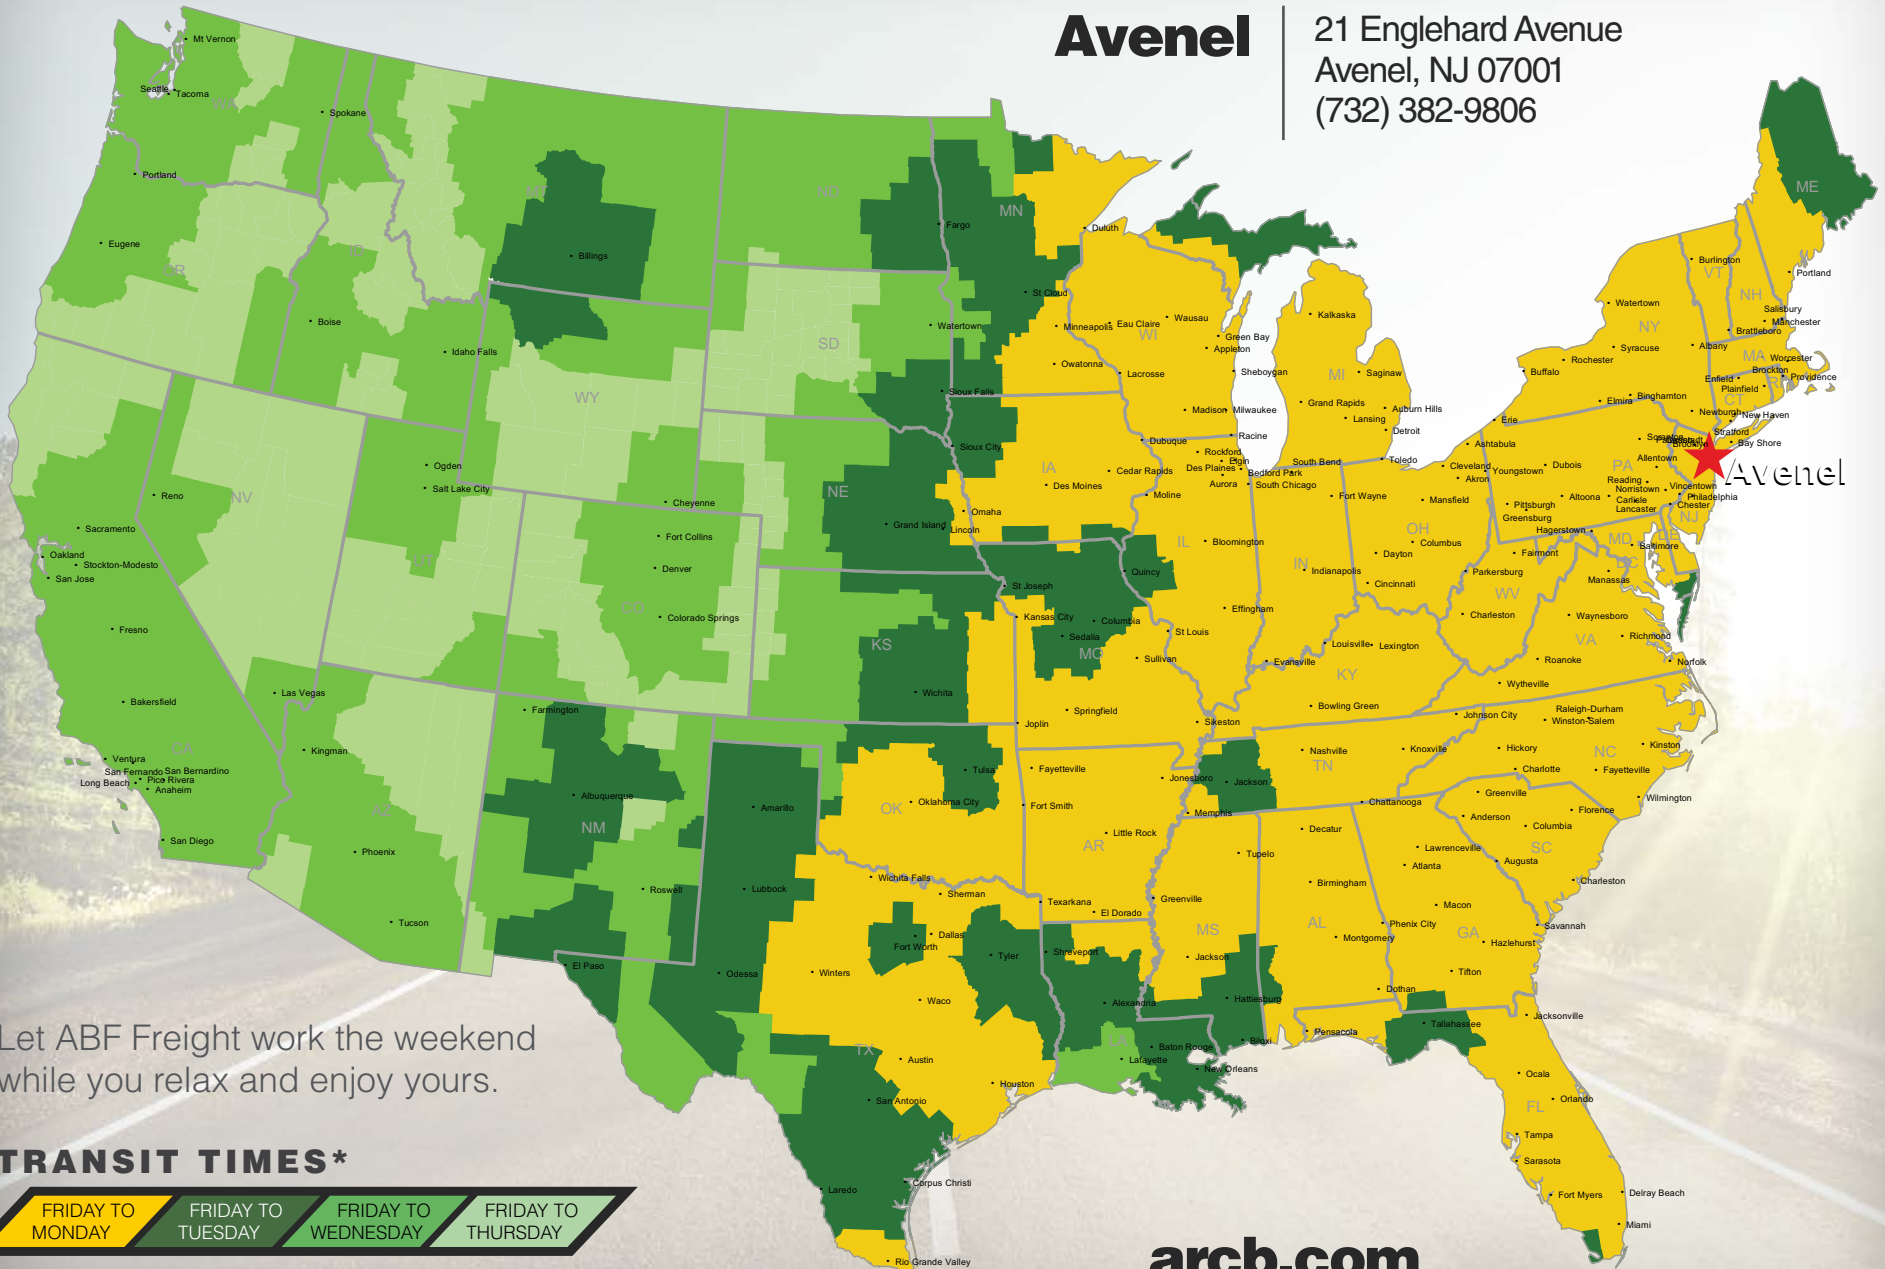

Avenel

21 Englehard Avenue
Avenel, NJ 07001
(732) 382-9806

Let ABF Freight work the weekend while you relax and enjoy yours.

TRANSIT TIMES*

FRIDAY TO MONDAY

FRIDAY TO TUESDAY

FRIDAY TO WEDNESDAY

FRIDAY TO THURSDAY

*Map graphically represents outbound transit times to service centers and is for illustrative purposes only. For a specific transit request, visit arcb.com or contact your account manager.

arcb.com

022018-352